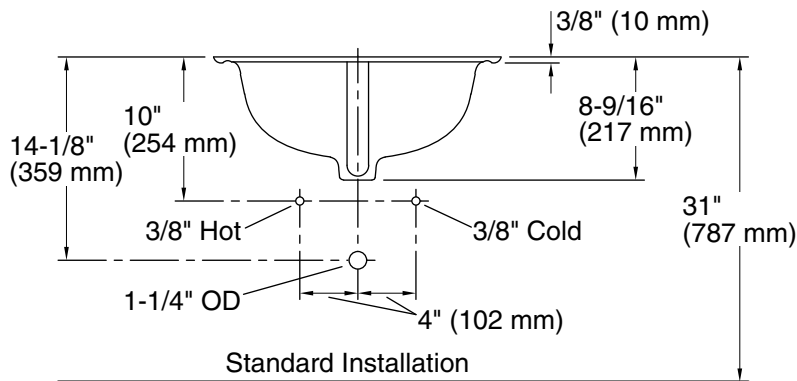

0 White

96 Biscuit

47 Almond

Technical Information

All product dimensions are nominal.

- Bowl configuration: Single
- Installation: Under-mount
- Bowl area (Only): Length: 16" (406 mm)
Width: 12" (305 mm)
Water depth: 5" (127 mm)
- Number of deck holes: 3
- Faucet hole spacing: 8" (203 mm)
- Drain hole: 1-11/16" (43 mm)
- Template: 114409-7, required, included