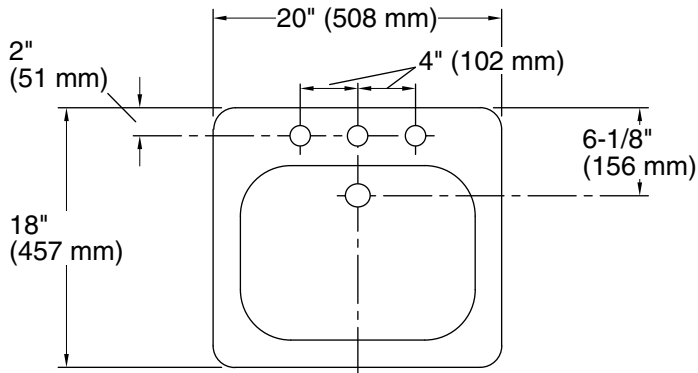

Features

- 8-inch center faucet holes.
- Overflow drain.
- Single-hole center-mount or 8" centers.

Material

- KOHLER® enameled cast iron.

Installation

- Under-mount.

Recommended Products/Accessories

K-8998 P-Trap

0 White

96 Biscuit

47 Almond

Technical Information

All product dimensions are nominal.

- Bowl configuration: Single
- Installation: Under-mount
- Bowl area (Only): Length: 16" (406 mm)
Width: 12" (305 mm)
Water depth: 5" (127 mm)
- Number of deck holes: 3
- Faucet hole spacing: 8" (203 mm)
- Drain hole: 1-11/16" (43 mm)
- Template: 114409-7, required, included