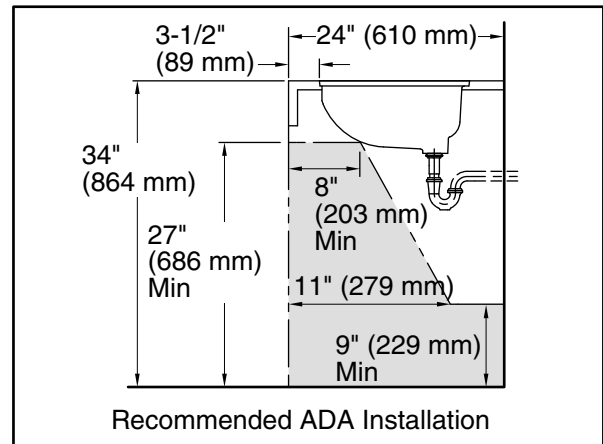

Features

- 8-inch center faucet holes.
- Overflow drain.
- Single-hole center-mount or 8" centers.

Material

- KOHLER® enameled cast iron.

Installation

- Under-mount.

Recommended Products/Accessories

K-8998 P-Trap

0 White

96 Biscuit

47 Almond

Technical Information

All product dimensions are nominal.

- Bowl configuration: Single
- Installation: Under-mount
- Bowl area (Only): Length: 16" (406 mm)
Width: 12" (305 mm)
Water depth: 5" (127 mm)
- Number of deck holes: 3
- Faucet hole spacing: 8" (203 mm)
- Drain hole: 1-11/16" (43 mm)
- Template: 114409-7, required, included