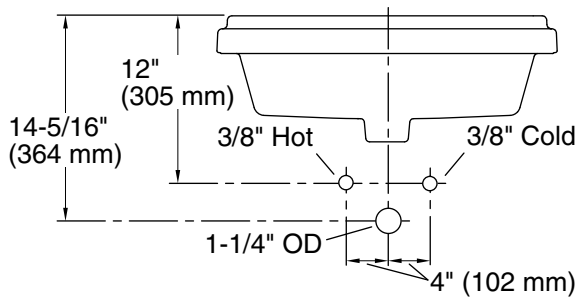

Tresham® Rectangle

Drop-in Bathroom Sink
K-2991-1

Technical Information

All product dimensions are nominal.

- Bowl configuration: Single
Installation: Drop-in
Bowl area (Only): Length: 19-13/16" (503 mm)
Width: 10-3/16" (259 mm)
Water depth: 6-1/16" (154 mm)
Number of deck holes: 1
Faucet hole(s): 1-3/8" (35 mm)
Drain hole: 1-3/4" (44 mm)
Template: 1162721-7, required, included