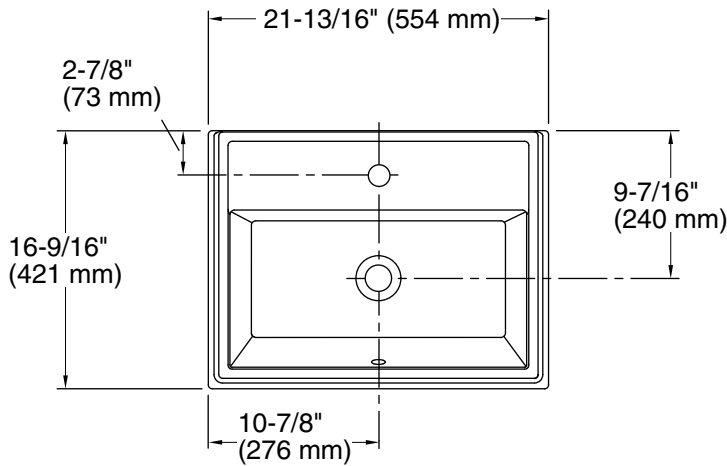

Tresham® Rectangle

Drop-in Bathroom Sink
K-2991-1

Technical Information

All product dimensions are nominal.

- Bowl configuration: Single
Installation: Drop-in
Bowl area (Only): Length: 19-13/16" (503 mm)
Width: 10-3/16" (259 mm)
Water depth: 6-1/16" (154 mm)
Number of deck holes: 1
Faucet hole(s): 1-3/8" (35 mm)
Drain hole: 1-3/4" (44 mm)
Template: 1162721-7, required, included