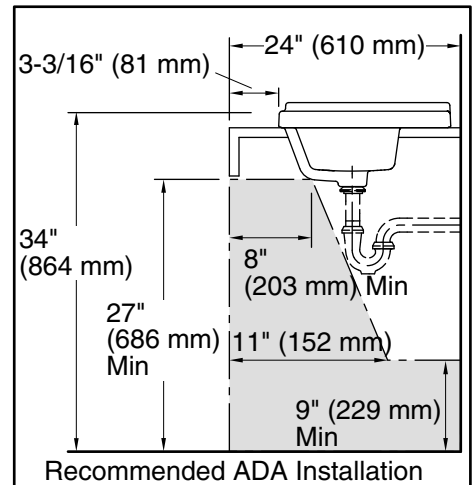

Tresham® Rectangle

Drop-in Bathroom Sink
K-2991-1

Technical Information

All product dimensions are nominal.

- Bowl configuration: Single
Installation: Drop-in
Bowl area (Only): Length: 19-13/16" (503 mm)
Width: 10-3/16" (259 mm)
Water depth: 6-1/16" (154 mm)
Number of deck holes: 1
Faucet hole(s): 1-3/8" (35 mm)
Drain hole: 1-3/4" (44 mm)
Template: 1162721-7, required, included