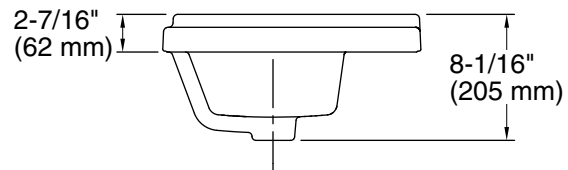

Tresham® Rectangle

Drop-in Bathroom Sink
K-2991-1

Technical Information

All product dimensions are nominal.

- Bowl configuration: Single
Installation: Drop-in
Bowl area (Only): Length: 19-13/16" (503 mm)
Width: 10-3/16" (259 mm)
Water depth: 6-1/16" (154 mm)
Number of deck holes: 1
Faucet hole(s): 1-3/8" (35 mm)
Drain hole: 1-3/4" (44 mm)
Template: 1162721-7, required, included