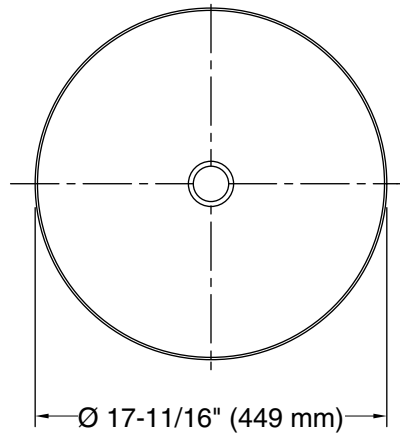

K-30333-DM1

Recommended ADA Installation

Technical Information

All product dimensions are nominal.

- Bowl configuration: Single
- Installation: Drop-in
- Bowl area (Only): Diameter: 17-11/16" (449 mm)
Bowl depth: 4" (102 mm)
Water depth: 4" (102 mm)
- Template: 1242827, required, included