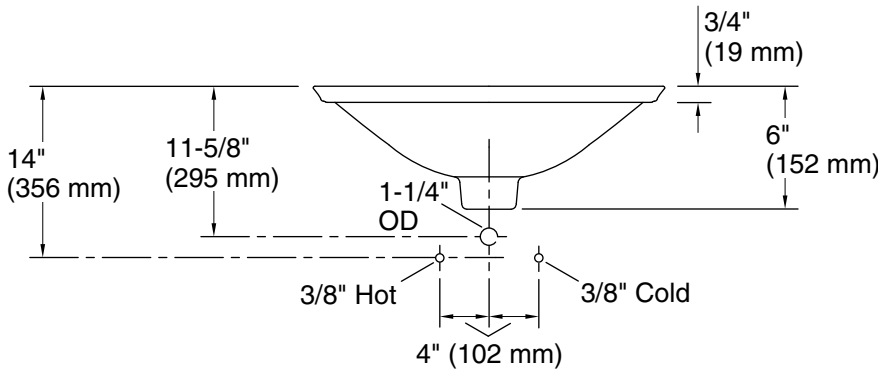

K-30333-DM1

Recommended ADA Installation

Technical Information

All product dimensions are nominal.

- Bowl configuration: Single
- Installation: Drop-in
- Bowl area (Only): Diameter: 17-11/16" (449 mm)
Bowl depth: 4" (102 mm)
Water depth: 4" (102 mm)
- Template: 1242827, required, included