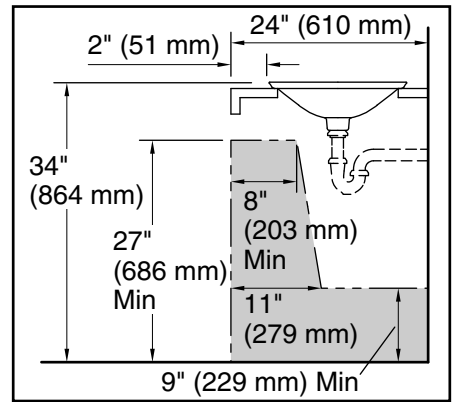

K-30333-DM1

Recommended ADA Installation

Technical Information

All product dimensions are nominal.

- Bowl configuration: Single
- Installation: Drop-in
- Bowl area (Only): Diameter: 17-11/16" (449 mm)
Bowl depth: 4" (102 mm)
Water depth: 4" (102 mm)
- Template: 1242827, required, included