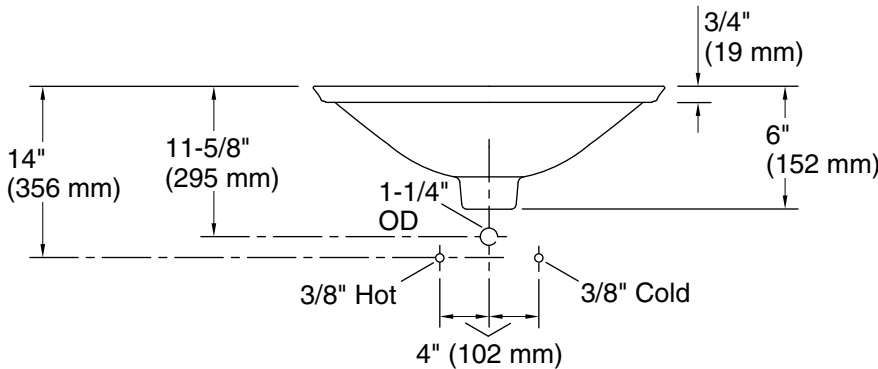

Bathroom Sink
K-30333-DM2

Recommended ADA Installation

Technical Information

All product dimensions are nominal.

Bowl configuration:	Single
Installation:	Drop-in
Bowl area (Only):	Diameter: 17-11/16" (449 mm)
	Bowl depth: 4" (102 mm)
	Water depth: 4" (102 mm)
Template:	1242827, required, included