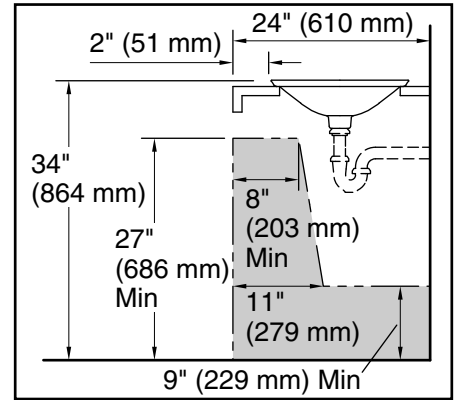

Bathroom Sink
K-30333-DM2

Recommended ADA Installation

Technical Information

All product dimensions are nominal.

Bowl configuration:	Single
Installation:	Drop-in
Bowl area (Only):	Diameter: 17-11/16" (449 mm)
	Bowl depth: 4" (102 mm)
	Water depth: 4" (102 mm)
Template:	1242827, required, included