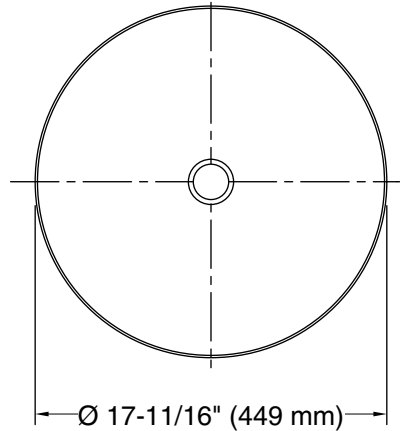

Bathroom Sink
K-30333-DM2

Recommended ADA Installation

Technical Information

All product dimensions are nominal.

Bowl configuration:	Single
Installation:	Drop-in
Bowl area (Only):	Diameter: 17-11/16" (449 mm)
	Bowl depth: 4" (102 mm)
	Water depth: 4" (102 mm)
Template:	1242827, required, included