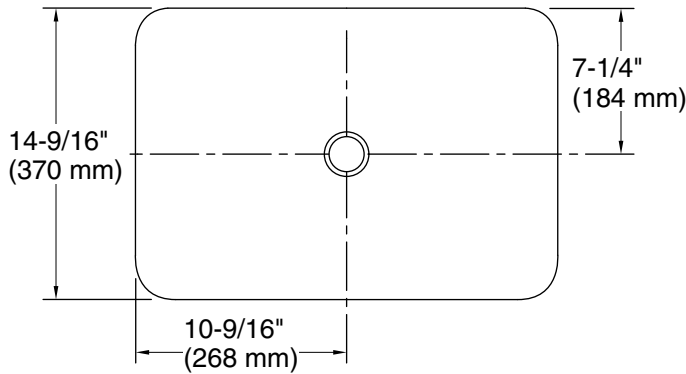

Recommended ADA Installation

Standard Installation

Technical Information

All product dimensions are nominal.

- Bowl configuration: Single
- Installation: Drop-in
- Bowl area (Only): Length: 21-1/8" (536 mm)
Width: 14-9/16" (370 mm)
Bowl depth: 4-1/8" (105 mm)
Water depth: 4-1/8" (105 mm)
- Template: 1242828, required, included