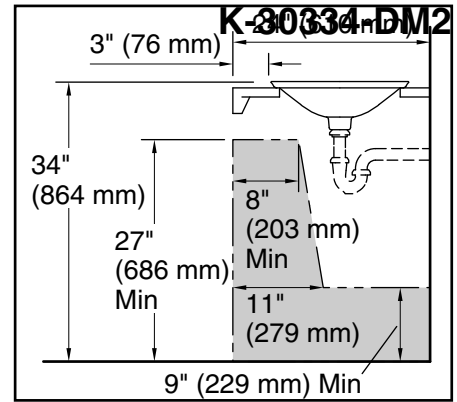

Recommended ADA Installation

Standard Installation

Technical Information

All product dimensions are nominal.

- Bowl configuration: Single
- Installation: Drop-in
- Bowl area (Only): Length: 21-1/8" (536 mm)
Width: 14-9/16" (370 mm)
Bowl depth: 4-1/8" (105 mm)
Water depth: 4-1/8" (105 mm)
- Template: 1242828, required, included