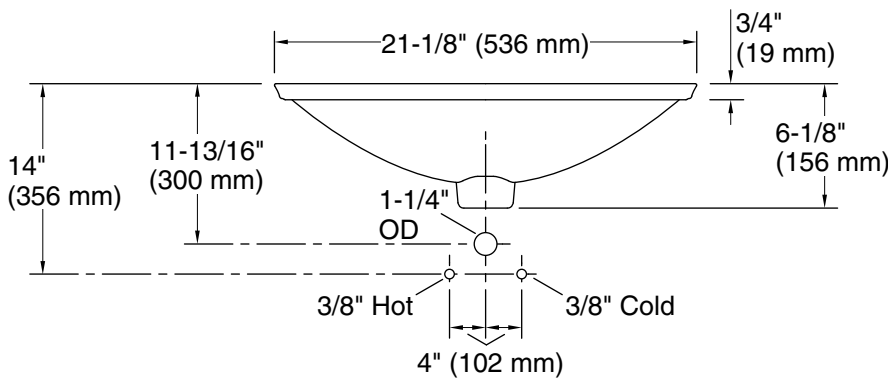

Recommended ADA Installation

Standard Installation

Technical Information

All product dimensions are nominal.

- Bowl configuration: Single
- Installation: Drop-in
- Bowl area (Only): Length: 21-1/8" (536 mm)
Width: 14-9/16" (370 mm)
Bowl depth: 4-1/8" (105 mm)
Water depth: 4-1/8" (105 mm)
- Template: 1242828, required, included