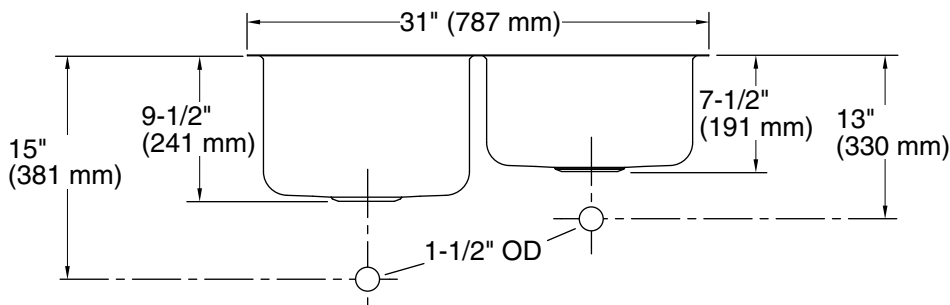

**Undertone®**  
Under-Mount Kitchen Sink  
**K-3150**

**Features**

- 36-inch minimum base cabinet width.
- Large/medium bowls.
- 7-1/2-inch right depth and 9-1/2-inch left depth.
- No faucet holes.
- SilentShield® sound-absorption technology offers quieter performance.
- Includes installation hardware.

### Technical Information

All product dimensions are nominal.

Bowl configuration: Off-set Large/small

Installation: Under-mount

Min. base cabinet width: 36" (914 mm)

Bowl area (Left):  
 Length: 13-3/4" (349 mm)  
 Width: 17-7/8" (454 mm)  
 Bowl depth: 9-1/2" (241 mm)  
 Water depth: 9-1/2" (241 mm)

Bowl area (Right):  
 Length: 13-3/4" (349 mm)  
 Width: 15-3/8" (391 mm)  
 Bowl depth: 7-1/2" (191 mm)  
 Water depth: 7-1/2" (191 mm)