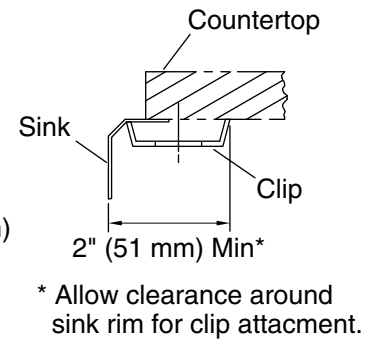

### Technical Information

All product dimensions are nominal.

Bowl configuration: Off-set Large/small

Installation: Under-mount

Min. base cabinet width: 36" (914 mm)

Bowl area (Left):  
 Length: 13-3/4" (349 mm)  
 Width: 17-7/8" (454 mm)  
 Bowl depth: 9-1/2" (241 mm)  
 Water depth: 9-1/2" (241 mm)

Bowl area (Right):  
 Length: 13-3/4" (349 mm)  
 Width: 15-3/8" (391 mm)  
 Bowl depth: 7-1/2" (191 mm)  
 Water depth: 7-1/2" (191 mm)