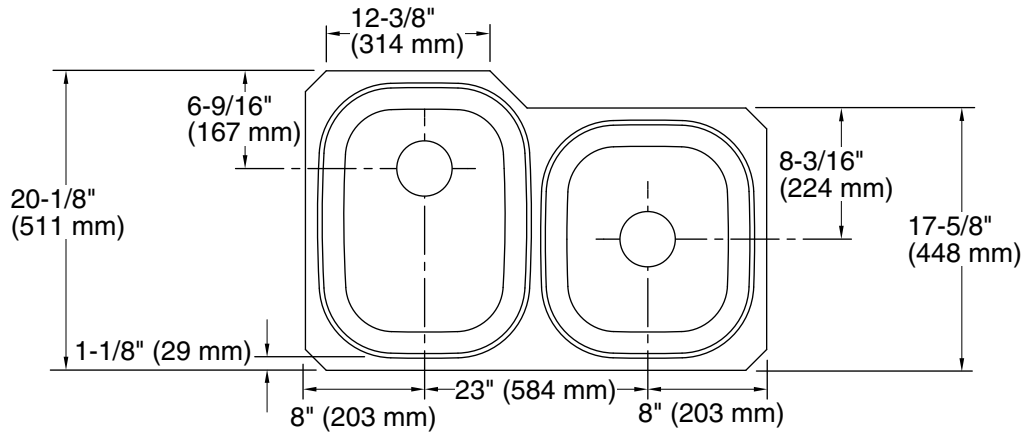

**Undertone®**  
Under-Mount Kitchen Sink  
**K-3150**

**Features**

- 36-inch minimum base cabinet width.
- Large/medium bowls.
- 7-1/2-inch right depth and 9-1/2-inch left depth.
- No faucet holes.
- SilentShield® sound-absorption technology offers quieter performance.
- Includes installation hardware.

### Technical Information

All product dimensions are nominal.

Bowl configuration: Off-set Large/small

Installation: Under-mount

Min. base cabinet width: 36" (914 mm)

Bowl area (Left):  
 Length: 13-3/4" (349 mm)  
 Width: 17-7/8" (454 mm)  
 Bowl depth: 9-1/2" (241 mm)  
 Water depth: 9-1/2" (241 mm)

Bowl area (Right):  
 Length: 13-3/4" (349 mm)  
 Width: 15-3/8" (391 mm)  
 Bowl depth: 7-1/2" (191 mm)  
 Water depth: 7-1/2" (191 mm)