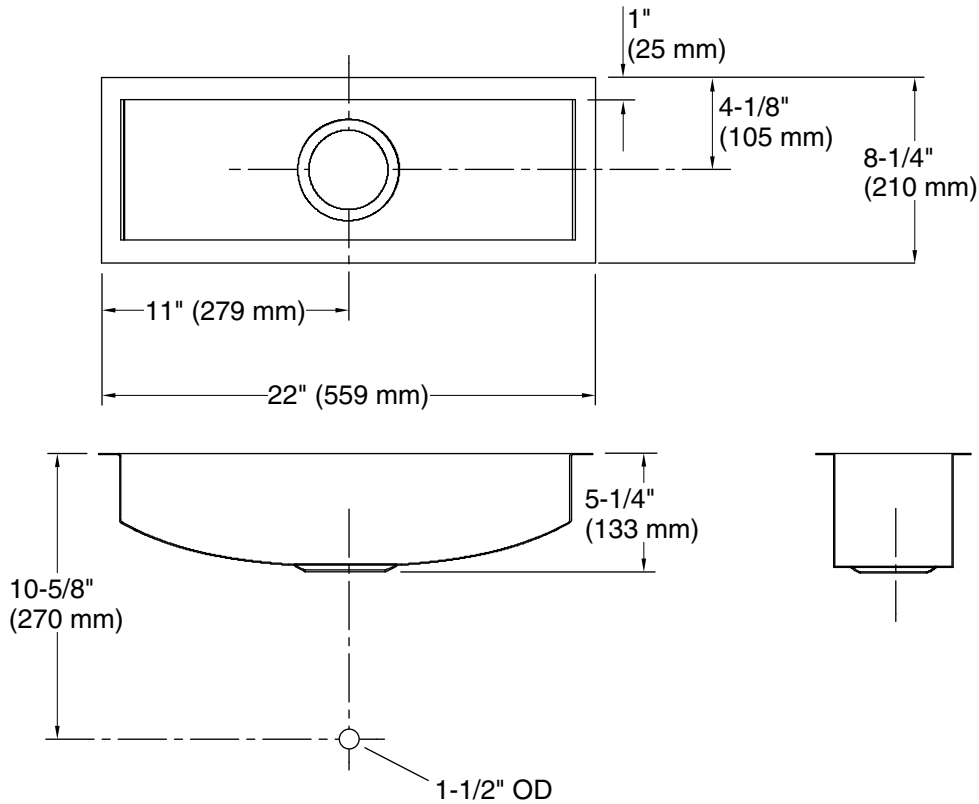

### Features

- 27-inch minimum base cabinet width.
- Single bowl.
- 4-7/8-inch depth.
- No faucet holes.
- SilentShield® sound-absorption technology offers quieter performance.
- Includes installation hardware, wire storage basket, and wire rack.

### Included Components

Product consists of:  
K-3127 Storage Basket  
K-3136 Sink Rack  
91915 Hardware Kit

ADA

## Technical Information

All product dimensions are nominal.

Bowl configuration:	Single
Installation:	Under-mount
Min. base cabinet width:	24" (610 mm)
Bowl area (Only):	Length: 20" (508 mm) Width: 6-1/4" (159 mm) Water depth: 4-7/8" (124 mm)
Drain hole:	3-5/8" (92 mm)
Template:	1022026-7, required, included