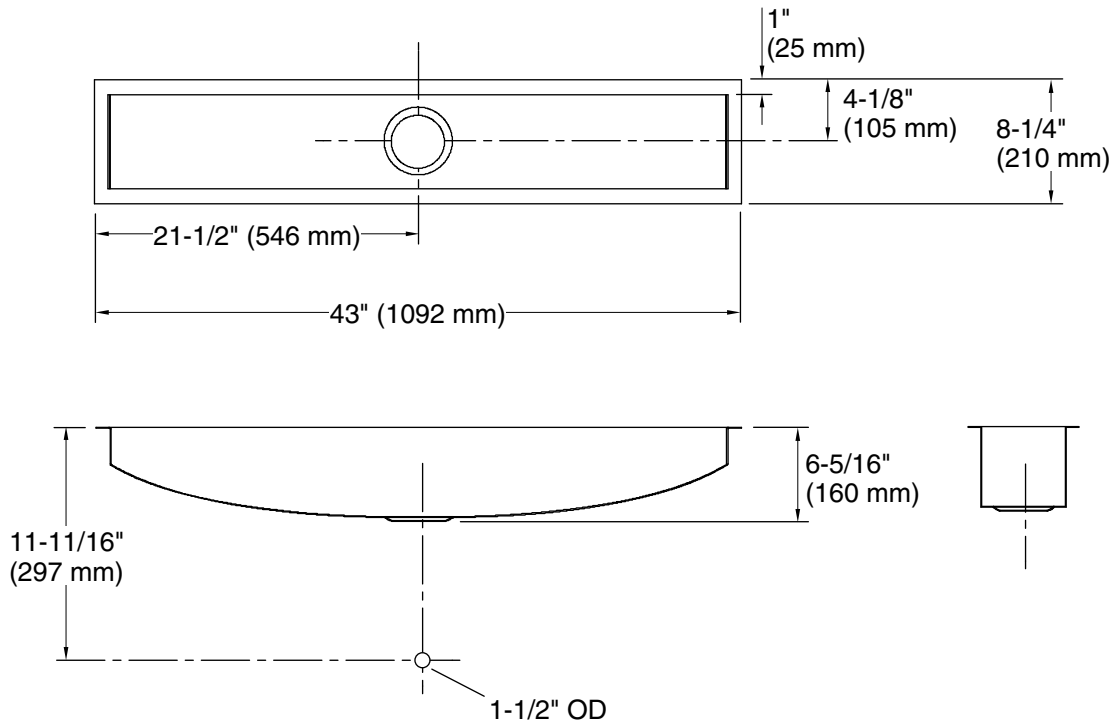

Technical Information

All product dimensions are nominal.

Bowl configuration:	Single
Installation:	Under-mount
Min. base cabinet width:	45" (1143 mm)
Bowl area:	Length: 41" (1041 mm) Width: 6-1/4" (159 mm) Bowl depth: 6-5/16" (160 mm)
Drain hole:	3-5/8" (92 mm)
Template:	1022024-7, required, included

Notes

Install this product according to the installation instructions.

ADA compliant when installed to the specific requirements of these regulations.