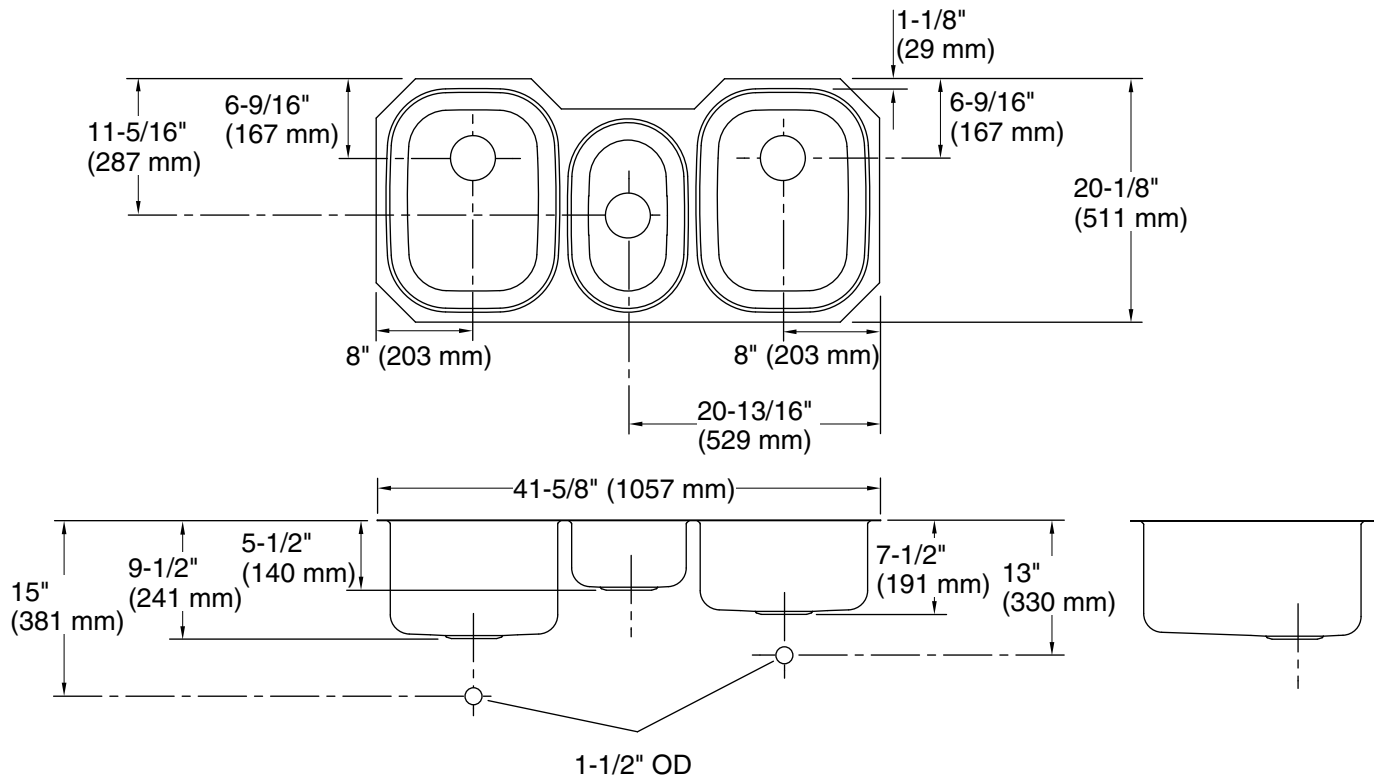

#### Features

- 45-inch minimum base cabinet width.
- Double equal bowls with center disposal bowl.
- 9-1/2-inch left depth, 5-1/2-inch center depth, and 7-1/2-inch right depth.
- No faucet holes.
- SilentShield® sound-absorption technology offers quieter performance.
- Includes installation hardware.

### Technical Information

All product dimensions are nominal.

Bowl configuration:	Two equal bowls and center bowl
Installation:	Under-mount
Min. base cabinet width:	45" (1143 mm)
Bowl area (Left):	Length: 14" (356 mm) Width: 18" (457 mm) Bowl depth: 9-1/2" (241 mm)
Bowl area (Center):	Length: 9" (229 mm) Width: 15" (381 mm) Bowl depth: 5-1/2" (140 mm)
Bowl area (Right):	Length: 14" (356 mm) Width: 18" (457 mm) Bowl depth: 7-1/2" (191 mm)
Drain hole:	3-5/8" (92 mm)
Template:	1047579-7, required, included