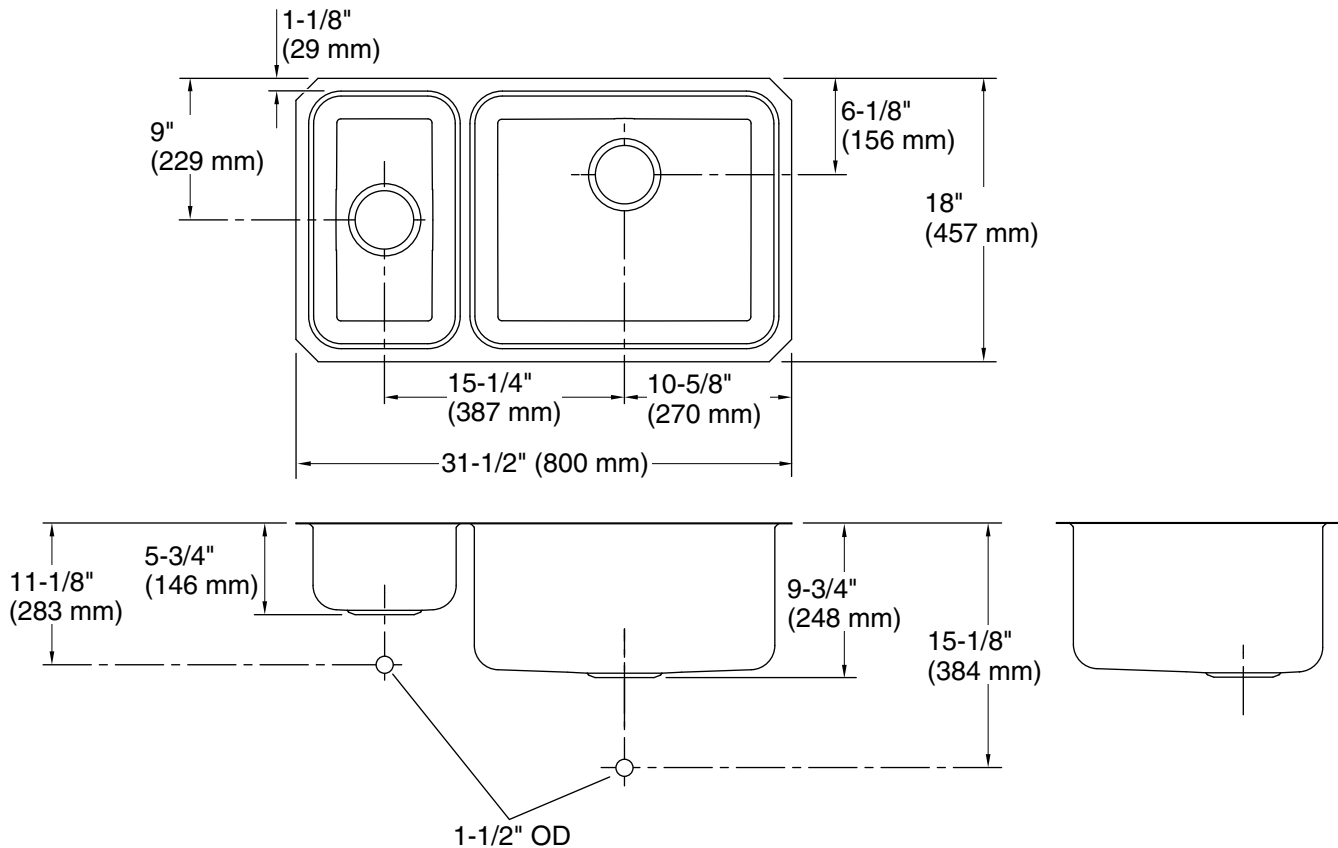

#### Features

- 36-inch minimum base cabinet width.
- Large/small bowls with high/low design.
- 5-1/2-inch left depth and 9-1/2-inch right depth.
- No faucet holes.
- SilentShield® sound-absorption technology offers quieter performance.
- Includes installation hardware.

### Technical Information

All product dimensions are nominal.

Bowl configuration:	High-low
Installation:	Under-mount
Min. base cabinet width:	36" (914 mm)
Bowl area (Left):	Length: 9" (229 mm) Width: 15-3/4" (400 mm) Bowl depth: 5-1/2" (140 mm) Water depth: 5-1/2" (140 mm)
Bowl area (Right):	Length: 19" (483 mm) Width: 15-3/4" (400 mm) Bowl depth: 9-1/2" (241 mm) Water depth: 9-1/2" (241 mm)
Drain hole:	3-3/4" (94 mm)
Template:	1221369-7, required, included