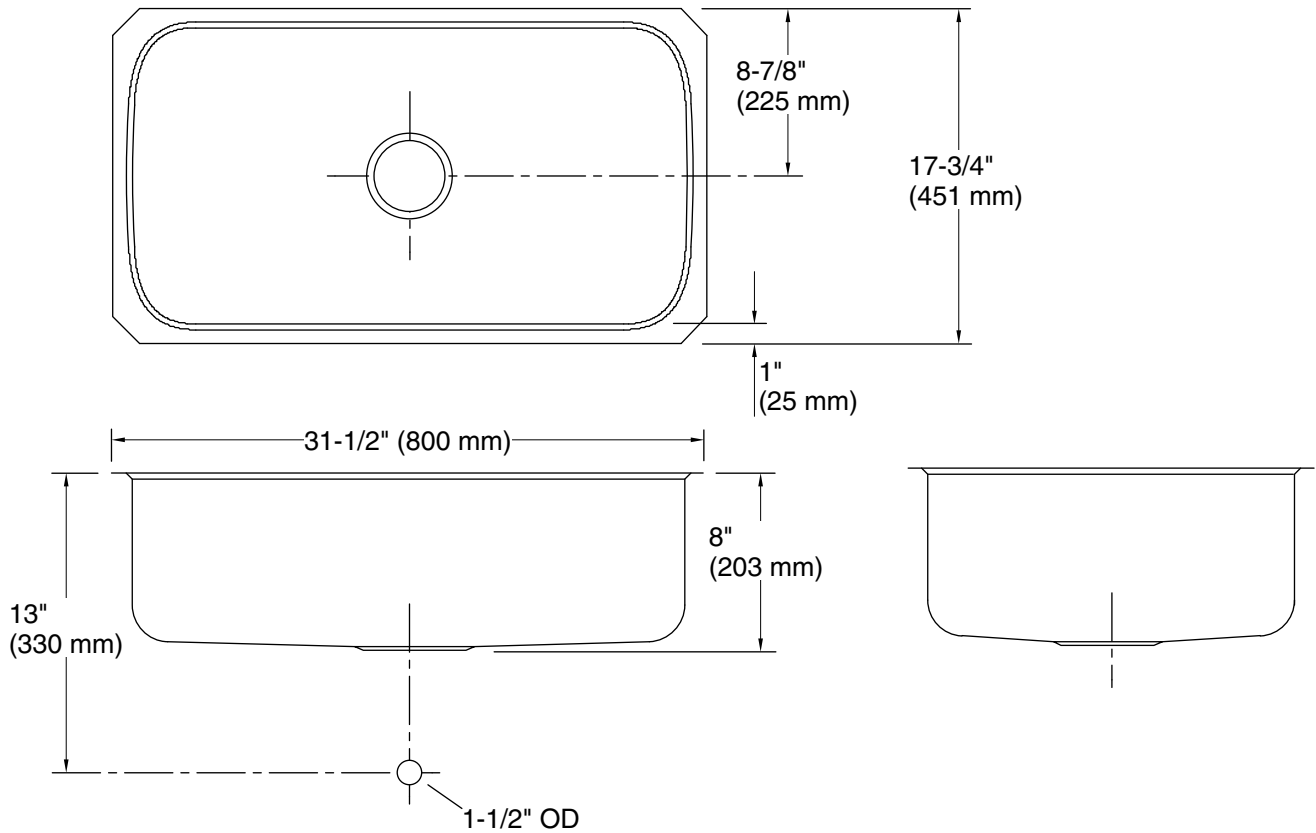

Undertone®

Under-Mount Kitchen Sink

K-3183

Features

- 36-inch minimum base cabinet width.
- Single bowl.
- 7-5/8-inch depth.
- No faucet holes.
- SilentShield® sound-absorption technology offers quieter performance.
- Includes installation hardware.

Technical Information

All product dimensions are nominal.

Bowl configuration:	Single
Installation:	Under-mount
Min. base cabinet width:	36" (914 mm)
Bowl area (Only):	Length: 29-1/2" (749 mm) Width: 15-3/4" (400 mm) Water depth: 7-5/8" (194 mm)
Drain hole:	3-5/8" (92 mm)
Template:	1016732-7, required, included