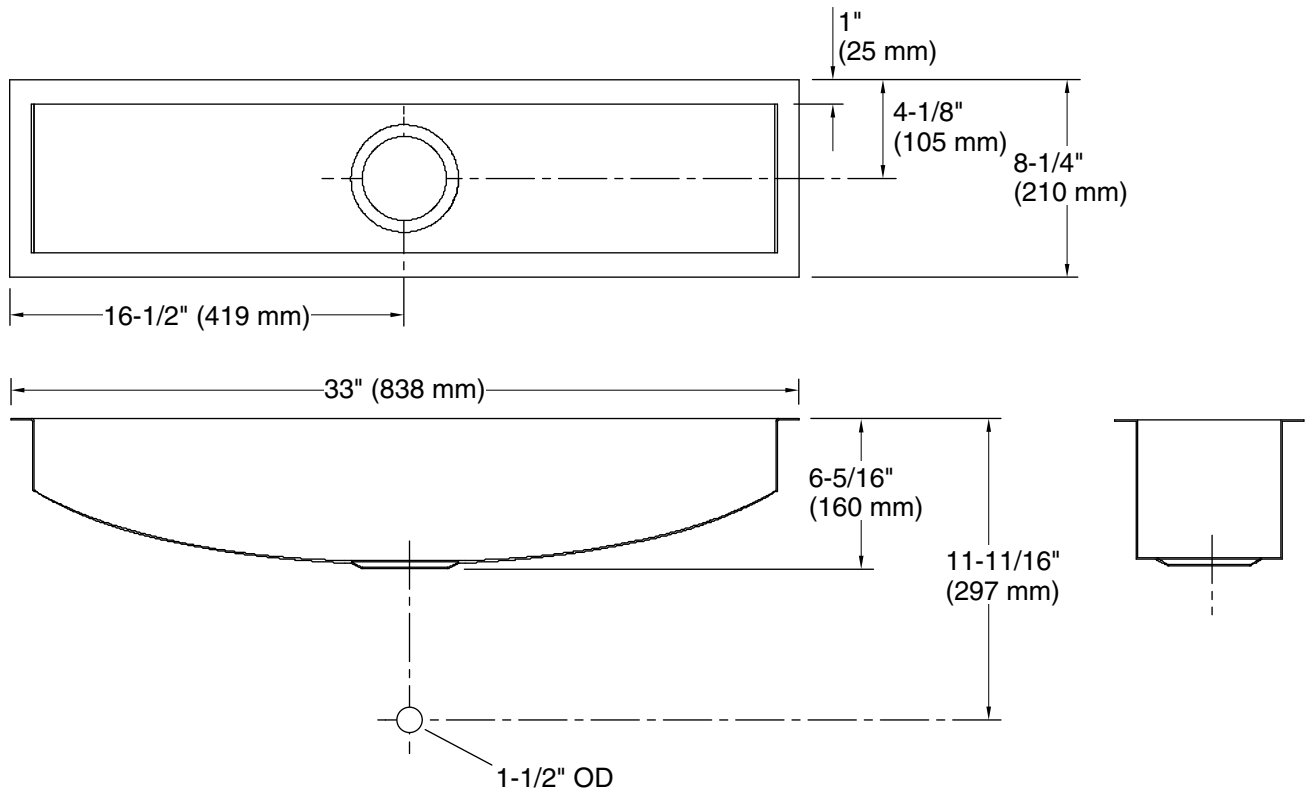

Undertone®

Under-Mount Kitchen Sink

K-3187

Features

- Undertone trough sinks take functionality to a higher level in the kitchen.
- 33" x 8-1/4"
- Basin depth: 5-15/16"
- Single-basin design.
- Undercounter installation.
- No faucet holes.
- Sink can operate as a secondary or prep sink for ultimate flexibility when designing a custom workplace.
- SilentShield® sound-absorption technology.
- Also available with included wire basket and rack, K-3155.

Technical Information

All product dimensions are nominal.

Bowl configuration:	Single
Installation:	Under-mount
Min. base cabinet width:	36" (914 mm)
Bowl area (Only):	Length: 31" (787 mm) Width: 6-1/4" (159 mm) Bowl depth: 5-15/16" (151 mm)
Drain hole:	3-5/8" (92 mm)
Template:	1022025-7, required, included