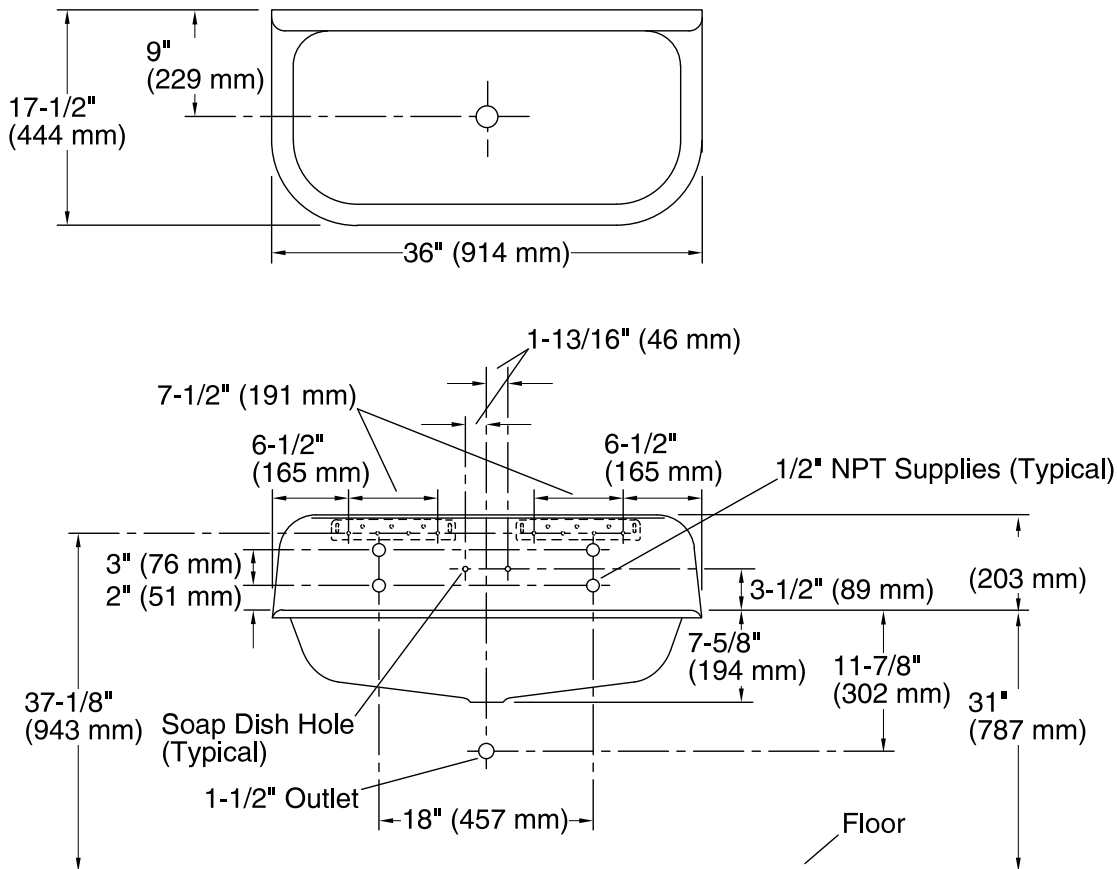

Features

- Kohler plumbing products mean beautiful form as much as reliable function.
- Drilled for two K-730T70 Triton® Bowe® Cannock™ faucets and one K-8880 soap dish.
- Constructed KOHLER® Cast Iron.
- Acid resistant enamel finish.
- The bottom of the sink is an unpainted, ground-coat surface.

- K-11352 Disposal Flange with Stopper

Included Components

- Additional Components:
Hanger(s)

Codes/Standards

ASME A112.19.1/CSA B45.2

KOHLER® Enameled Cast Iron Kitchen Sink Lifetime Limited Warranty

See website for detailed warranty information.

Technical Information

All product dimensions are nominal.

Bowl configuration:	Single
Installation:	Top-mount
Bowl area (Only):	Length: 32" (813 mm) Width: 14" (356 mm) Water depth: 7" (178 mm)
Number of deck holes:	4
Faucet hole spacing:	5-1/2" (140 mm)
Faucet hole(s):	1-1/2" (38 mm)
Soap/Lotion hole:	5/16" (8 mm)
Drain hole:	2-1/8" (54 mm)