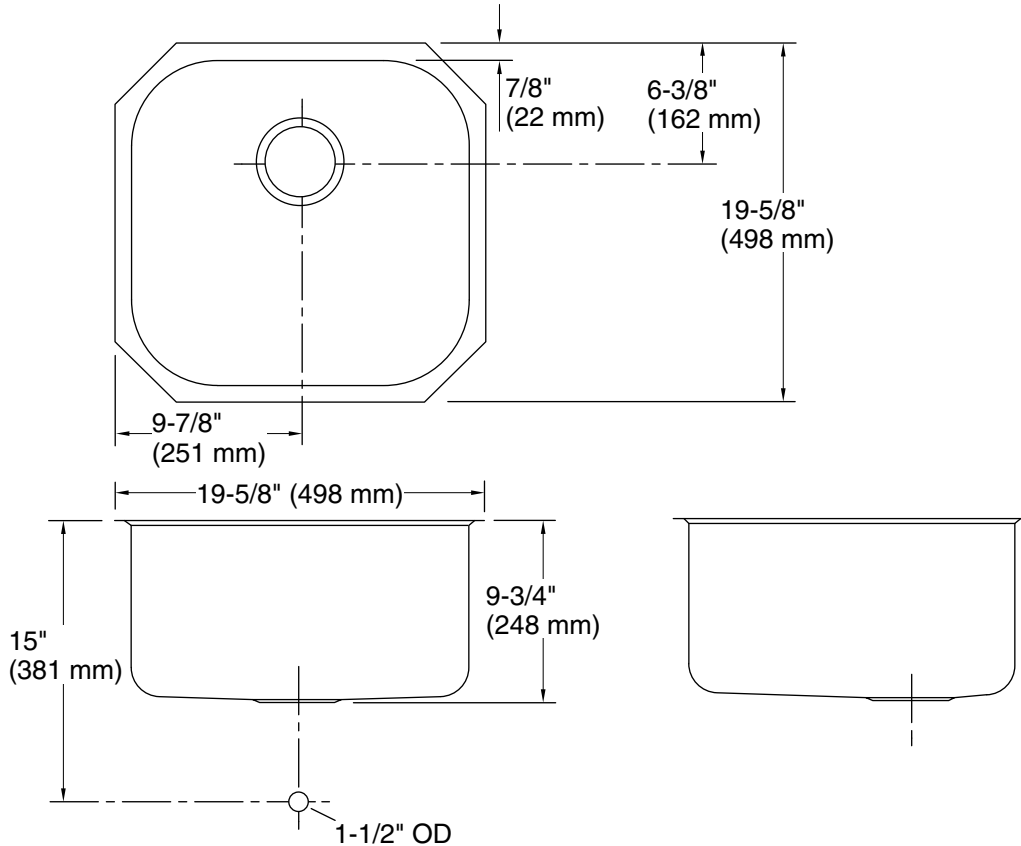

#### Features

- 24-inch minimum base cabinet width.
- Single bowl.
- 9-1/2-inch depth provides generous workspace.
- No faucet holes.
- SilentShield® sound-absorption technology offers quieter performance.
- Includes installation hardware.

## Technical Information

All product dimensions are nominal.

Bowl configuration:	Single
Installation:	Under-mount
Min. base cabinet width:	24" (610 mm)
Bowl area (Only):	Length: 17-7/8" (454 mm) Width: 17-7/8" (454 mm) Bowl depth: 9-1/2" (241 mm)
Drain hole:	3-5/8" (92 mm)
Template:	113196-7, required, included