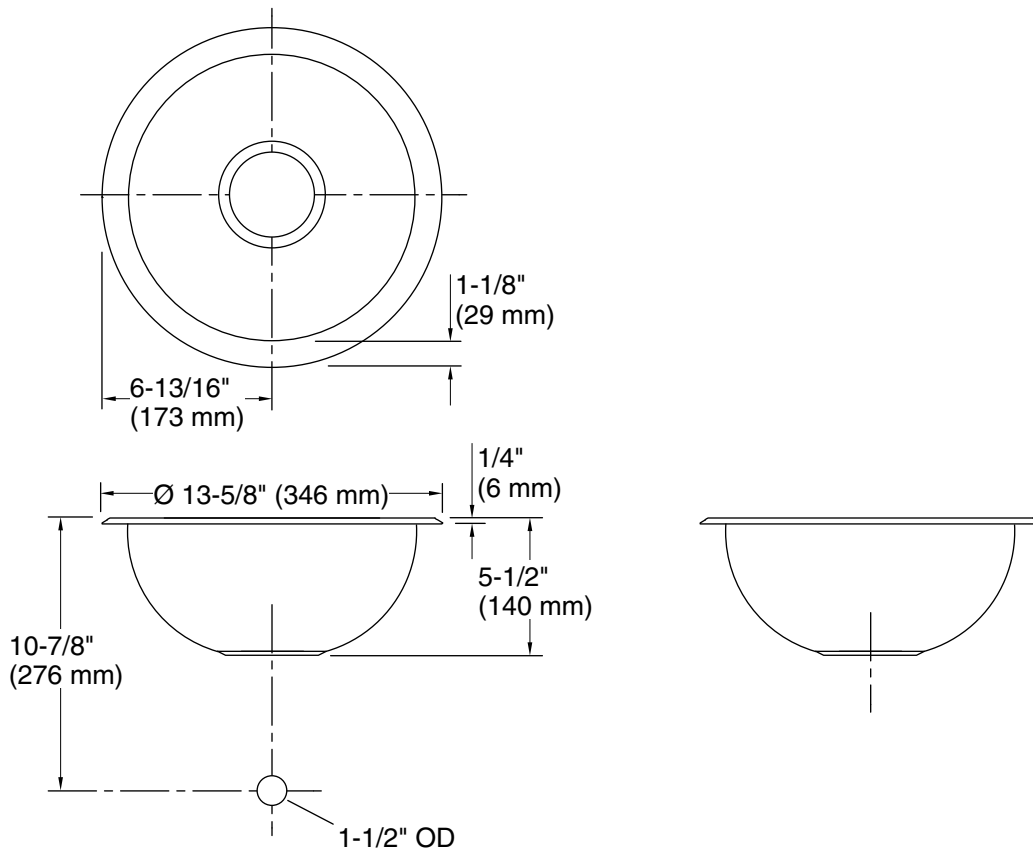

Undertone®
Under-Mount Kitchen Sink
K-3339

Features

- 18-inch minimum base cabinet width.
- Single bowl.
- 5-1/4-inch depth.
- No faucet holes.
- SilentShield® sound-absorption technology offers quieter performance.
- Includes installation hardware.
- Small size fits compact spaces.

Technical Information

All product dimensions are nominal.

Bowl configuration:	Single
Installation:	Under-mount
Min. base cabinet width:	18" (457 mm)
Bowl area (Only):	Diameter: 11-1/2" (292 mm) Bowl depth: 5-1/4" (133 mm)
Drain hole:	3-5/8" (92 mm)
Template:	111578-7, required, included