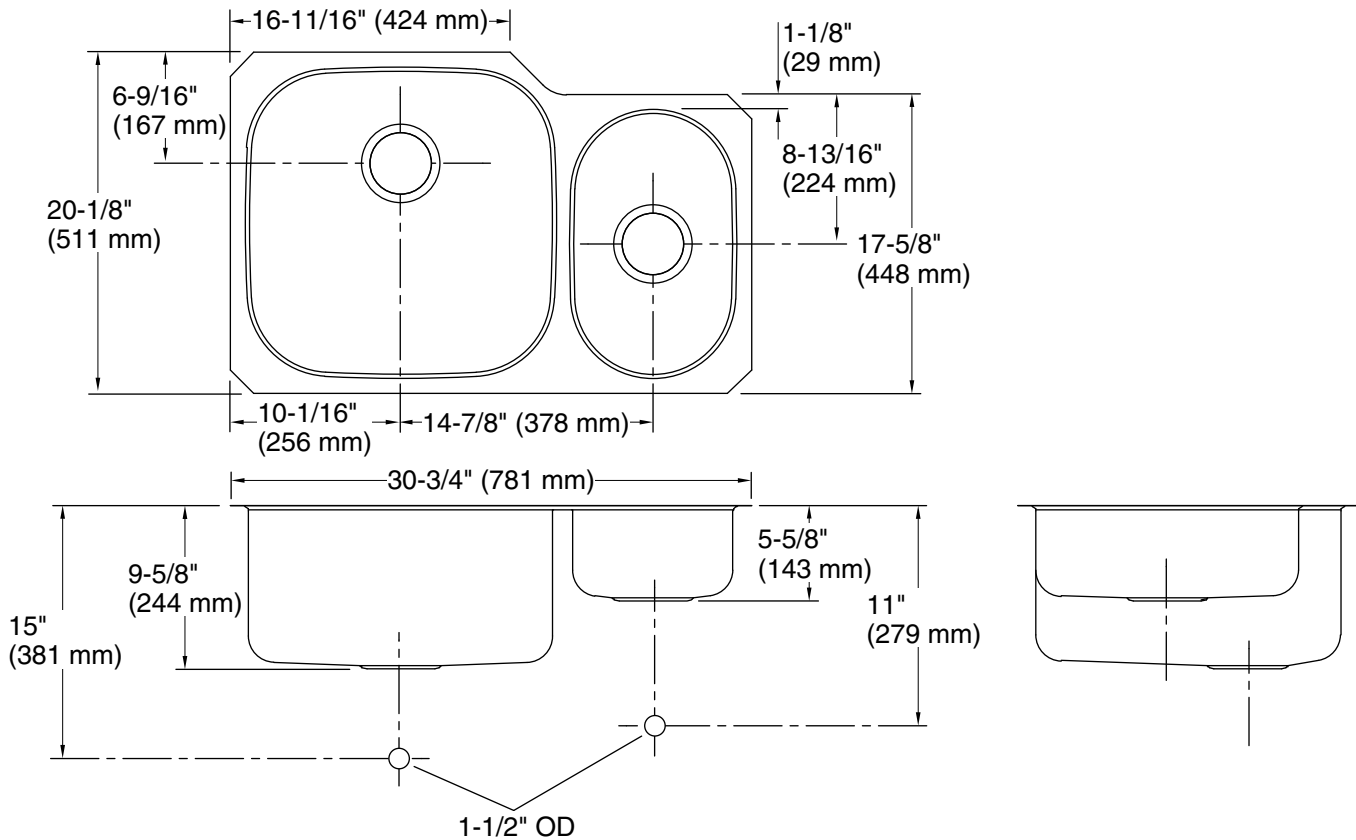

#### Features

- 33-inch minimum base cabinet width.
- Large/small bowls with high/low design.
- 9-1/2-inch left depth and 5-1/2-inch right depth.
- No faucet holes.
- SilentShield® sound-absorption technology offers quieter performance.
- Includes installation hardware.

### Technical Information

All product dimensions are nominal.

Bowl configuration:	High-low
Installation:	Under-mount
Min. base cabinet width:	33" (838 mm)
Bowl area (Right):	Length: 9" (229 mm) Width: 15" (381 mm) Bowl depth: 5-1/2" (140 mm)
Bowl area (Left):	Length: 18" (457 mm) Width: 18" (457 mm) Bowl depth: 9-1/2" (241 mm)
Drain hole:	3-5/8" (92 mm)
Template:	1040559-7, required, included