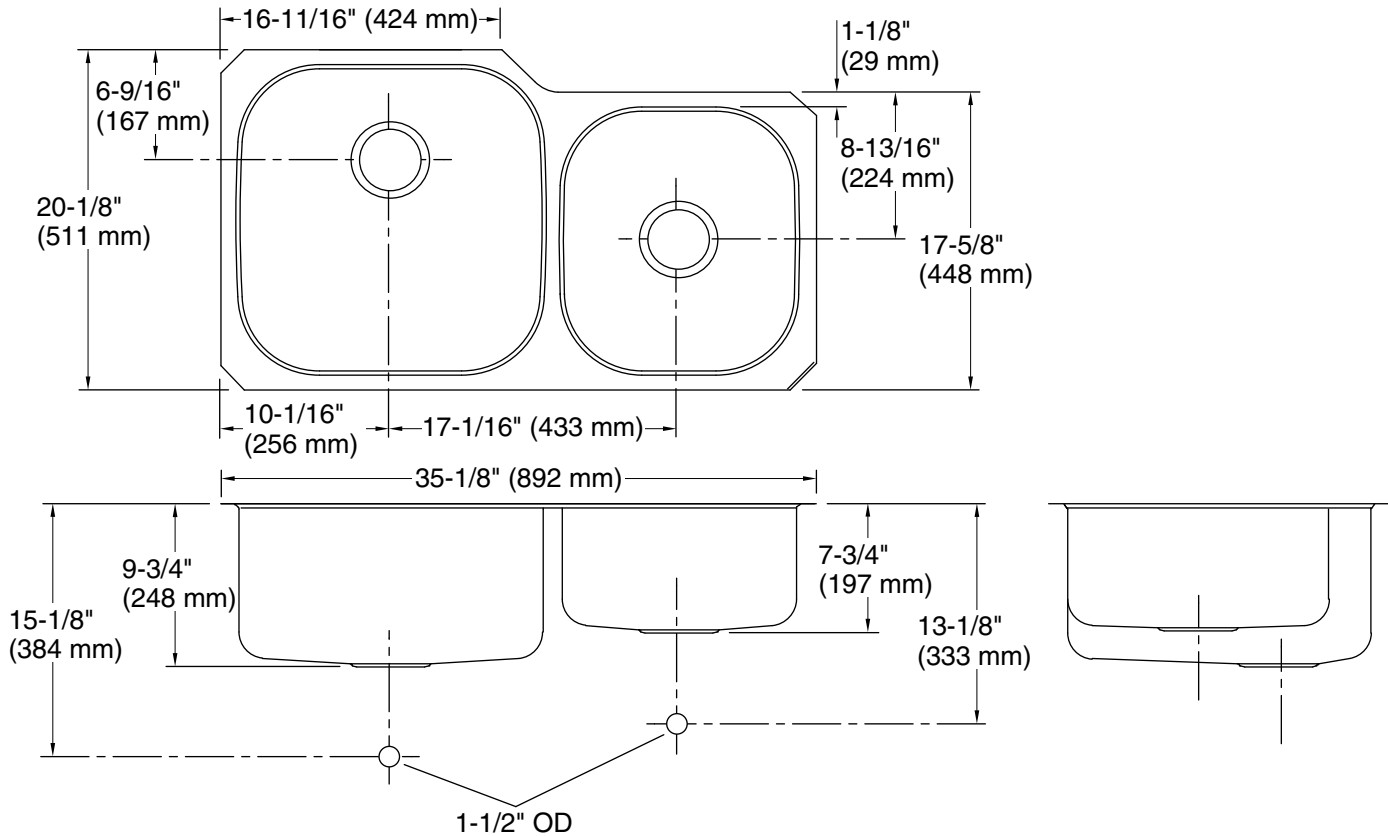

Technical Information

All product dimensions are nominal.

Installation:	Under-mount
Min. base cabinet width:	39" (991 mm)
Bowl area (Left):	Length: 17-7/8" (454 mm) Width: 17-7/8" (454 mm) Bowl depth: 9-1/2" (241 mm) Water depth: 9-1/2" (241 mm)
Bowl area (Right):	Length: 13-3/4" (349 mm) Width: 15-3/8" (391 mm) Bowl depth: 7-1/2" (191 mm) Water depth: 7-1/2" (191 mm)
Drain hole:	3-3/4" (94 mm)
Template:	1217909-7, required, included

Notes

Install this product according to the installation instructions.

Minimum base cabinet width 36" - 39" (36" may require cabinet modifications). Consult an installer for confirmation.