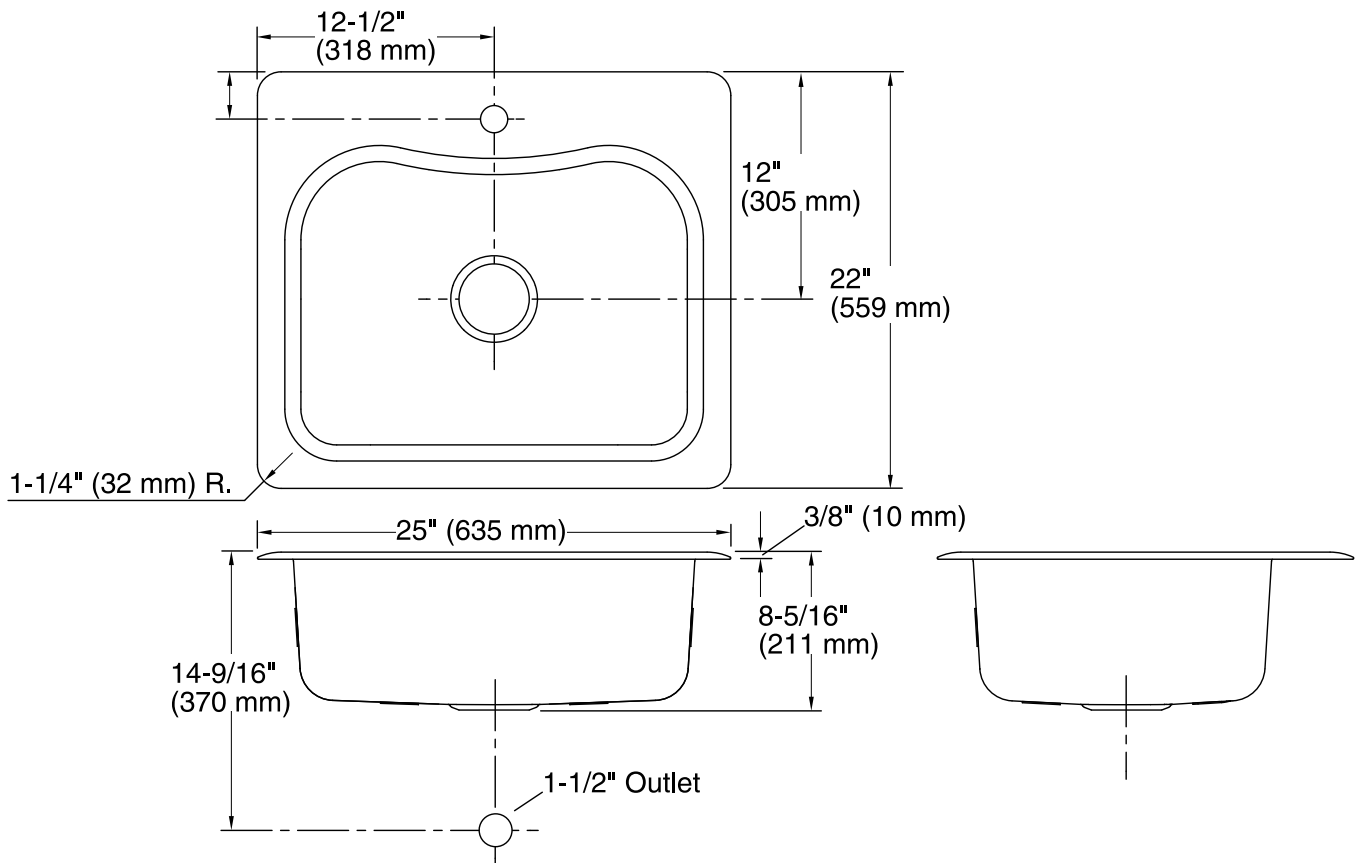

Staccato™
Top-mount Kitchen Sink
K-3362-1

Features

- 27-inch minimum base cabinet width.
- Single bowl.
- 8-inch depth.
- Single faucet hole.
- SilentShield® sound-absorption technology offers quieter performance.
- Includes installation hardware.

Technical Information

All product dimensions are nominal.

Bowl configuration:	Single
Installation:	Top-mount
Cutout:	Top-mount, 24-1/2" x 21-1/2" (622 mm x 546 mm) with 1" (25 mm) radius corners
Min. base cabinet width:	27" (686 mm)
Bowl area:	Length: 21-1/8" (537 mm) Width: 15-11/16" (398 mm) Bowl depth: 8-5/16" (211 mm) Water depth: 8" (203 mm)
Number of deck holes:	1
Faucet hole(s):	1-7/16" (37 mm)
Drain hole:	3-5/8" (92 mm)