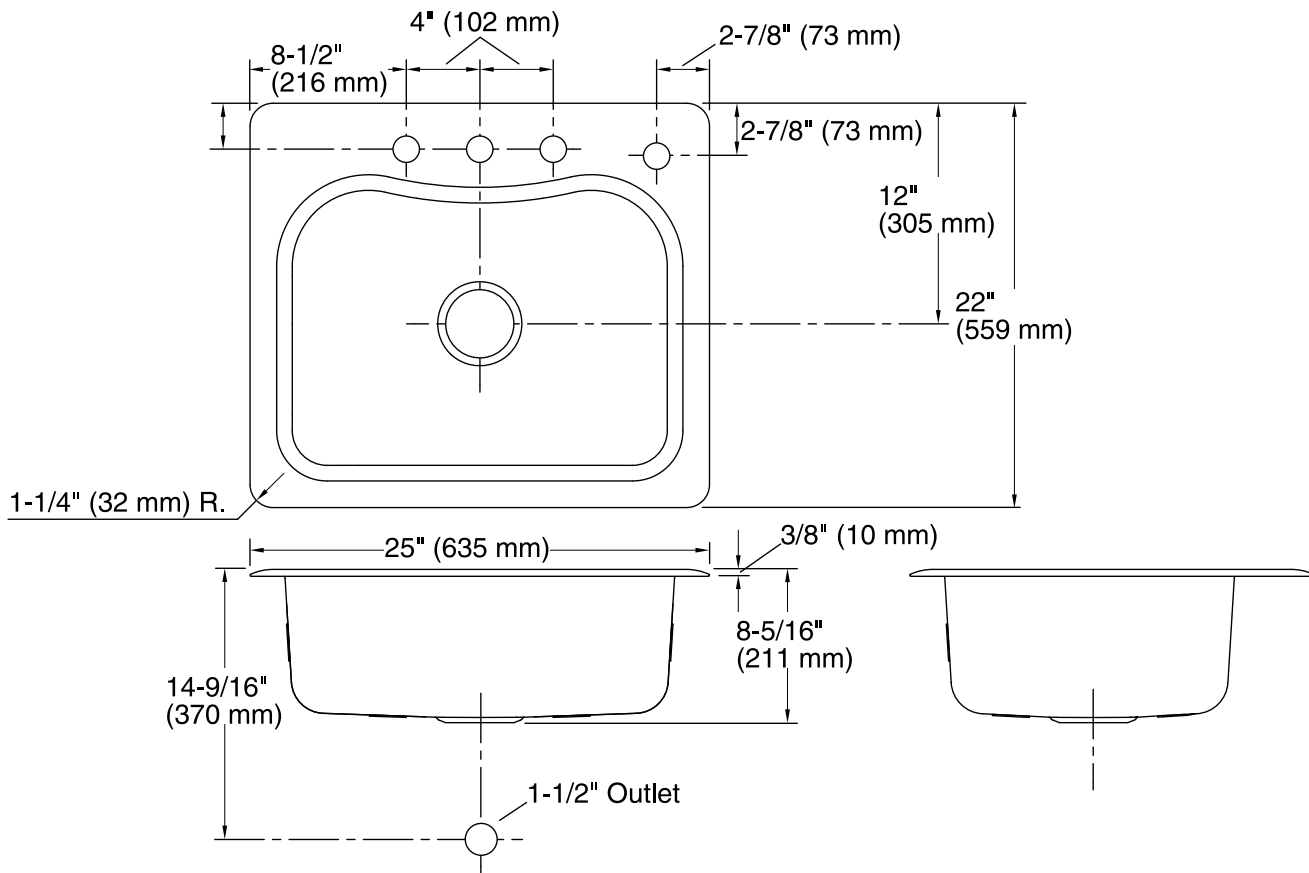

**Staccato™**  
Top-mount Kitchen Sink  
**K-3362-4**

**Features**

- 27-inch minimum base cabinet width.
- Single bowl.
- 8-inch depth.
- Three faucet holes with one accessory hole to the right.
- SilentShield® sound-absorption technology offers quieter performance.
- Includes installation hardware.

## Technical Information

All product dimensions are nominal.

Bowl configuration:	Single
Installation:	Top-mount
Cutout:	Top-mount, 24-1/2" x 21-1/2" (622 mm x 546 mm) with 1" (25 mm) radius corners
Min. base cabinet width:	27" (686 mm)
Bowl area:	Length: 21-1/8" (537 mm) Width: 15-11/16" (398 mm) Bowl depth: 8-5/16" (211 mm) Water depth: 8" (203 mm)
Number of deck holes:	4
Faucet hole spacing:	4" (102 mm)
Faucet hole(s):	1-7/16" (37 mm)
Drain hole:	3-5/8" (92 mm)