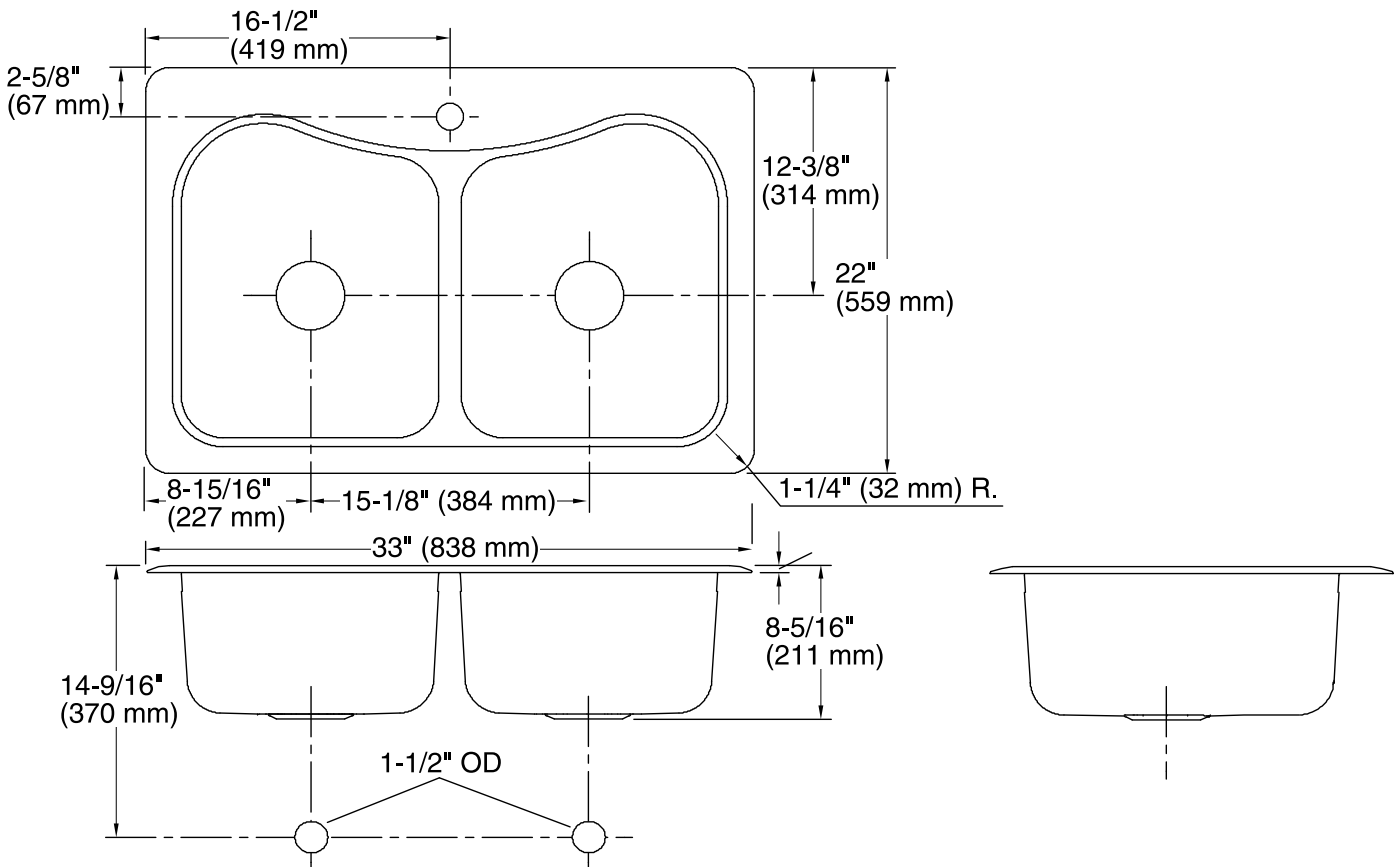

**Staccato™**  
Top-mount Kitchen Sink  
**K-3369-1**

**Features**

- 36-inch minimum base cabinet width.
- Double equal bowls.
- 8-inch depth.
- Single faucet hole.
- SilentShield® sound-absorption technology offers quieter performance.
- Includes hardwood cutting board.
- Includes installation hardware.

**Material**

- Premium 18-gauge stainless steel.

**Installation**

- Top-mount.

**Recommended Products/Accessories**

- K-5117 Right-Bowl Sink Rack
- K-5119 Left-Bowl Sink Rack
- K-8801 Sink Strainer
- K-8799 Sink Strainer

## Technical Information

All product dimensions are nominal.

Bowl configuration:	Double equal
Installation:	Top-mount
Cutout:	Top-mount, 32-1/2" x 21-1/2" (826 mm x 546 mm) with 1" (25 mm) radius corners
Min. base cabinet width:	36" (914 mm)
Bowl area (Left):	Length: 17-1/16" (433 mm) Width: 13-15/16" (354 mm) Bowl depth: 8-5/16" (211 mm) Water depth: 8" (203 mm)
Bowl area (Right):	Length: 17-1/16" (433 mm) Width: 13-15/16" (354 mm) Bowl depth: 8-5/16" (211 mm) Water depth: 8" (203 mm)
Number of deck holes:	1
Faucet hole(s):	1-7/16" (37 mm)
Drain hole:	3-5/8" (92 mm)