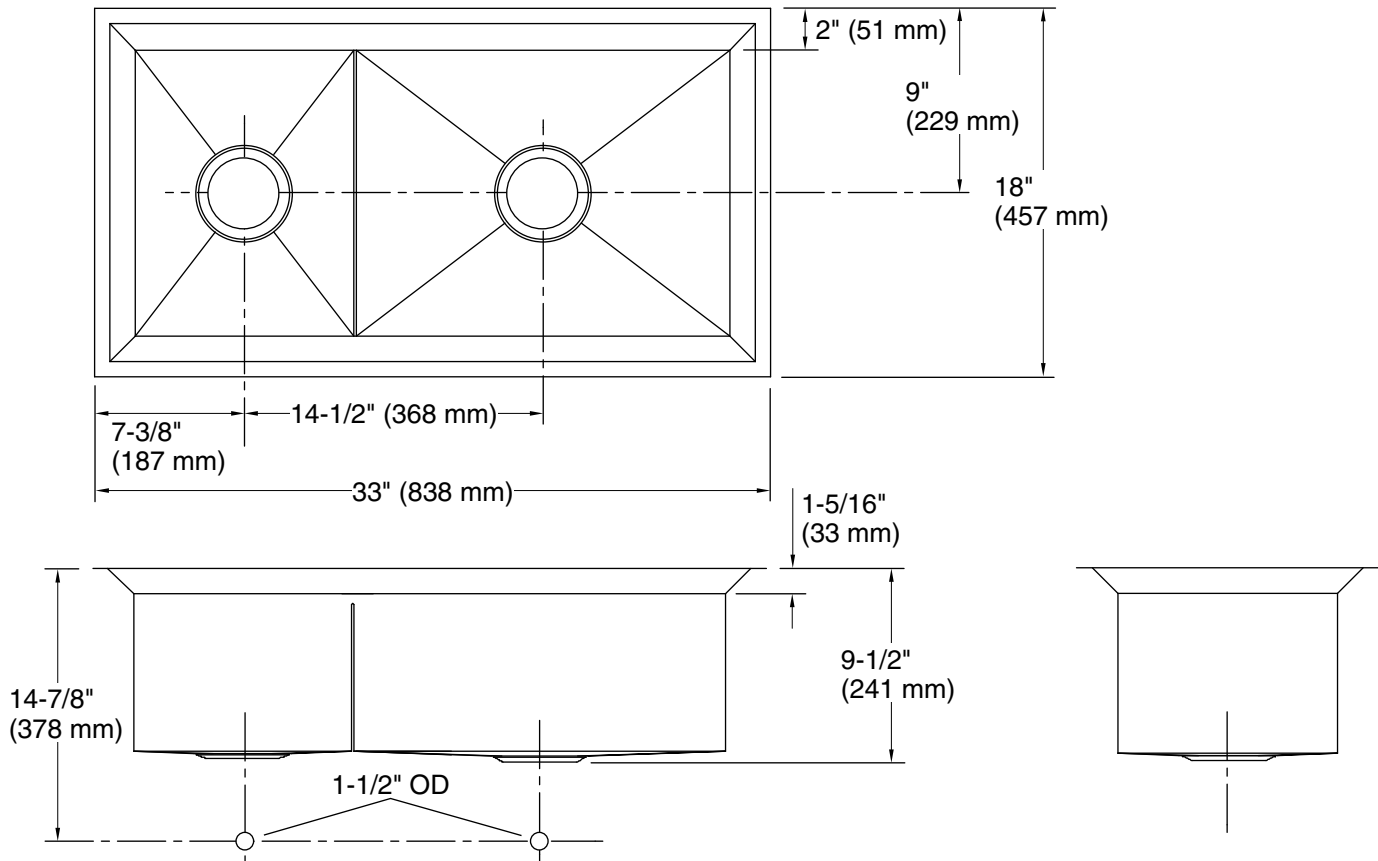

Features

- Part of K-3160-NA.
- 33"L x 18"W.
- Basin depth: 9 1/8"
- Large/medium basins.
- Undercounter installation.
- No faucet holes.
- SilentShield™ sound-absorption technology.
- Please order the K-3160-NA sink which includes the following: sink and sink rack.

Technical Information

All product dimensions are nominal.

Bowl configuration:	Off-set Large/small
Installation:	Under-mount
Min. base cabinet width:	36" (914 mm)
Bowl area (Left):	Length: 10-11/16" (271 mm) Width: 14" (356 mm) Bowl depth: 9-1/8" (232 mm)
Bowl area (Right):	Length: 18-3/16" (462 mm) Width: 14" (356 mm) Bowl depth: 9-1/8" (232 mm)
Drain hole:	3-5/8" (92 mm)
Template:	1021992-7, required, included