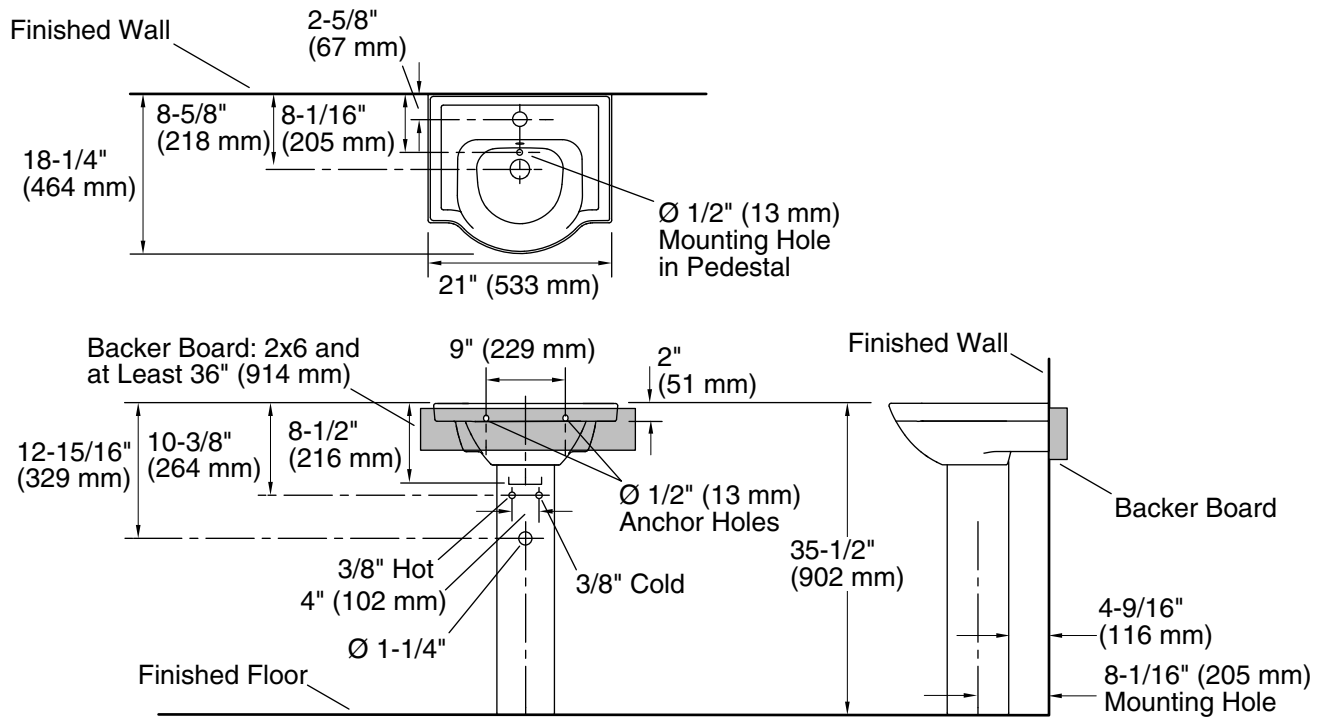

### Features

- Ample side deck space for toiletries.
- Single faucet hole.
- Combination consists of the K-5247-1 basin and the K-5246 pedestal.

### Included Components

Product consists of:

K-5246 Bathroom Pedestal  
K-5247-1 Centerset Sink Basin

Additional Components:

Accessory pack  
Bathroom Sink, Single-Hole  
Pedestal  
Rubber Pads

## Technical Information

All product dimensions are nominal.

Installation:	Pedestal
Bowl area:	Length: 13-3/4" (349 mm) Width: 12-5/8" (321 mm) Water depth: 4" (102 mm)
Number of deck holes:	1
Faucet hole(s):	1-3/8" (35 mm)
Drain hole:	1-3/4" (44 mm)