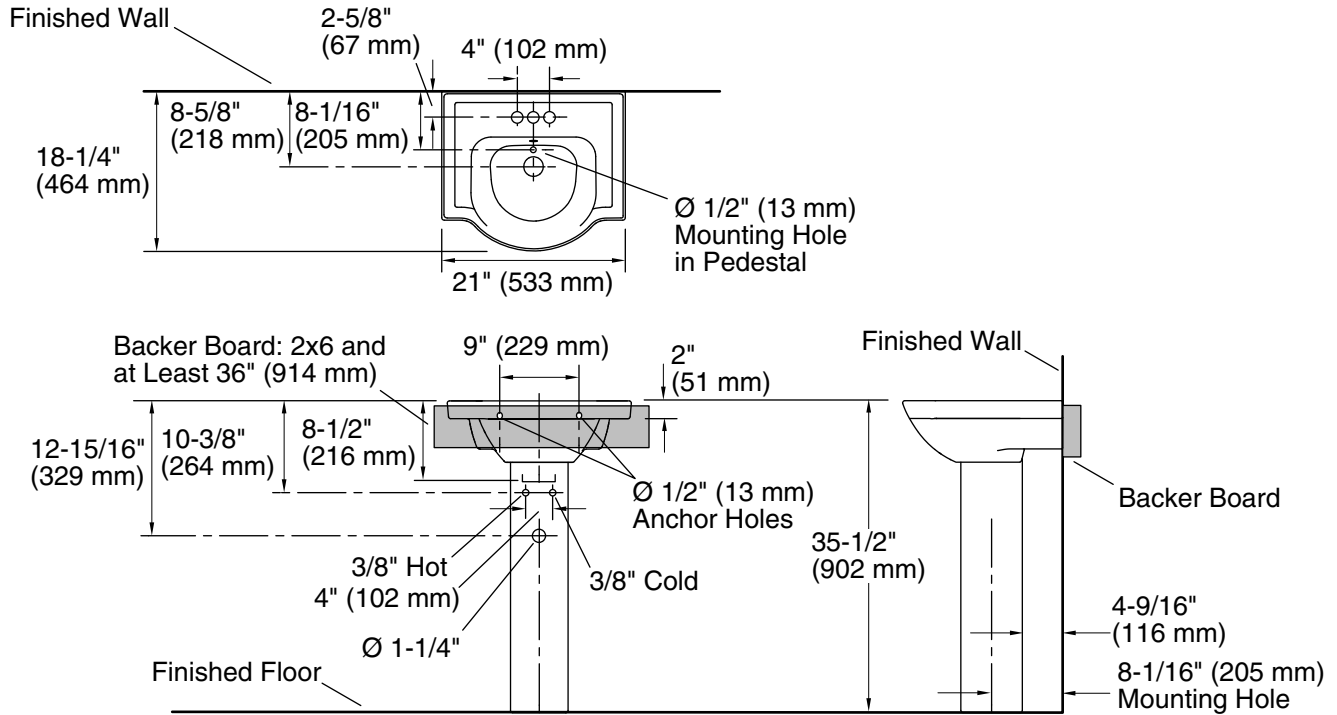

Features

- Ample side deck space for toiletries.
- 4-inch center faucet holes.
- Combination consists of the K-5247-4 basin and the K-5246 pedestal.

Material

- Vitreous china.

Installation

- Pedestal.

Recommended Products/Accessories

K-7605-P Angle Supply with Stop (pair)
K-8998 P-Trap

Optional Products/Accessories

1041816 Hardware kit, Hollow Wall

Included Components

Product consists of:

K-5246 Bathroom Pedestal
K-5247-4 Centerset Sink Basin

Additional Components:

Accessory pack
Bathroom Sink, 4" (102 mm) Centers
Pedestal
Rubber Pads

Codes/Standards

ASME A112.19.2/CSA B45.1

KOHLER® One-Year Limited Warranty

See website for detailed warranty information.

Technical Information

All product dimensions are nominal.

| | |
|-----------------------|---|
| Installation: | Pedestal |
| Bowl area: | Length: 13-3/4" (349 mm) Width: 12-5/8" (321 mm) Water depth: 4" (102 mm) |
| Number of deck holes: | 3 |
| Faucet hole spacing: | 4" (102 mm) |
| Faucet hole(s): | 1-1/4" (32 mm) |
| Drain hole: | 1-3/4" (44 mm) |