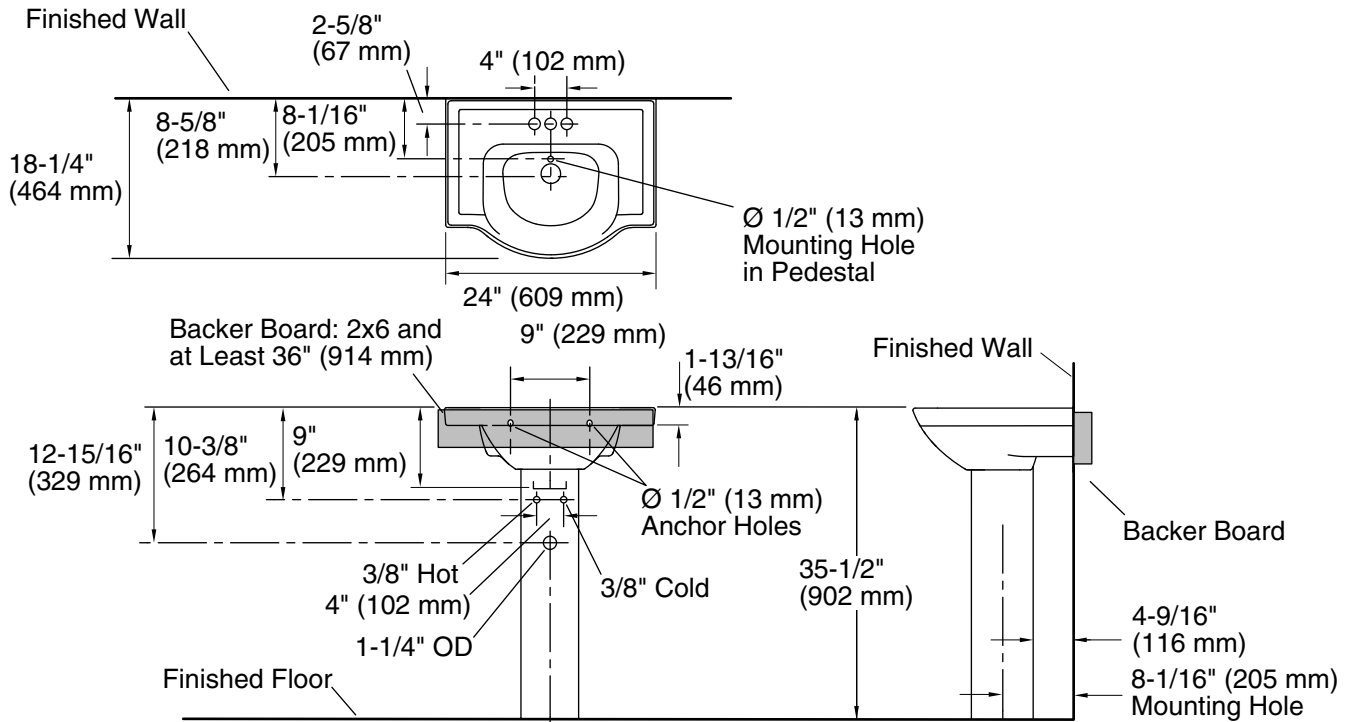

Technical Information

All product dimensions are nominal.

Installation:	Pedestal
Bowl area:	Length: 14-7/8" (378 mm) Width: 12-5/8" (321 mm) Water depth: 4" (102 mm)
Number of deck holes:	3
Faucet hole spacing:	4" (102 mm)
Faucet hole(s):	1-1/4" (32 mm)
Drain hole:	1-3/4" (44 mm)

Notes

Install this product according to the installation instructions.