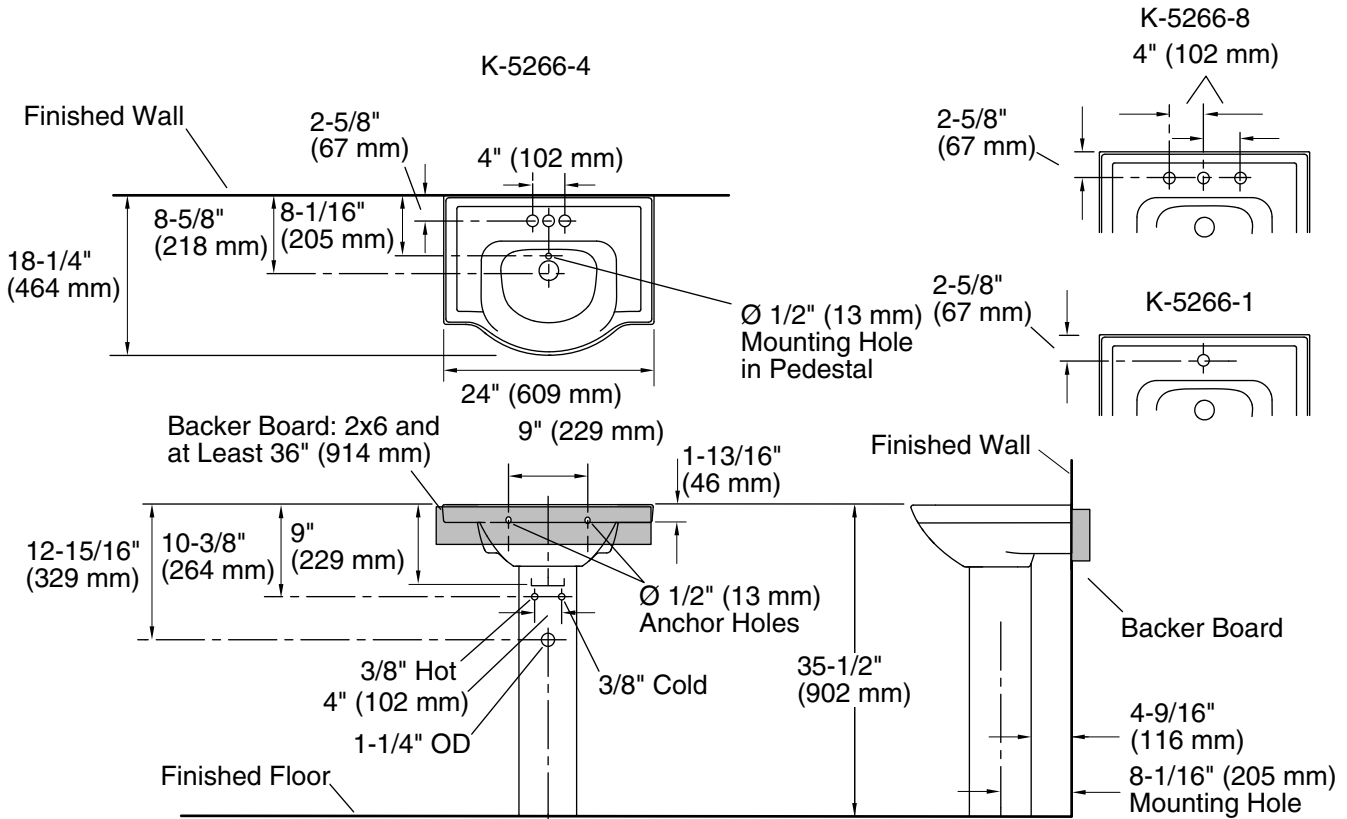

Features

- Ample side deck space for toiletries.
- 8-inch center faucet holes.
- Combination consists of the K-5248-8 basin and the K-5246 pedestal.

Material

- Vitreous china.

Installation

- Pedestal.

Recommended Products/Accessories

K-7605-P Angle Supply with Stop (pair)
K-8998 P-Trap

Optional Products/Accessories

1041816 Hardware kit, Hollow Wall

Included Components

Product consists of:

K-5246 Bathroom Pedestal
K-5248-8 24" Widespread Sink Basin

Additional Components:

Accessory pack
Bathroom Sink, 8" (203 mm) Centers
Pedestal
Rubber Pads

Codes/Standards

ASME A112.19.2/CSA B45.1

KOHLER® One-Year Limited Warranty

See website for detailed warranty information.

Technical Information

All product dimensions are nominal.

Installation:	Pedestal
Bowl area:	Length: 14-7/8" (378 mm) Width: 12-5/8" (321 mm) Water depth: 4" (102 mm)
Number of deck holes:	3
Faucet hole spacing:	8" (203 mm)
Faucet hole(s):	1-3/8" (35 mm)
Drain hole:	1-3/4" (44 mm)