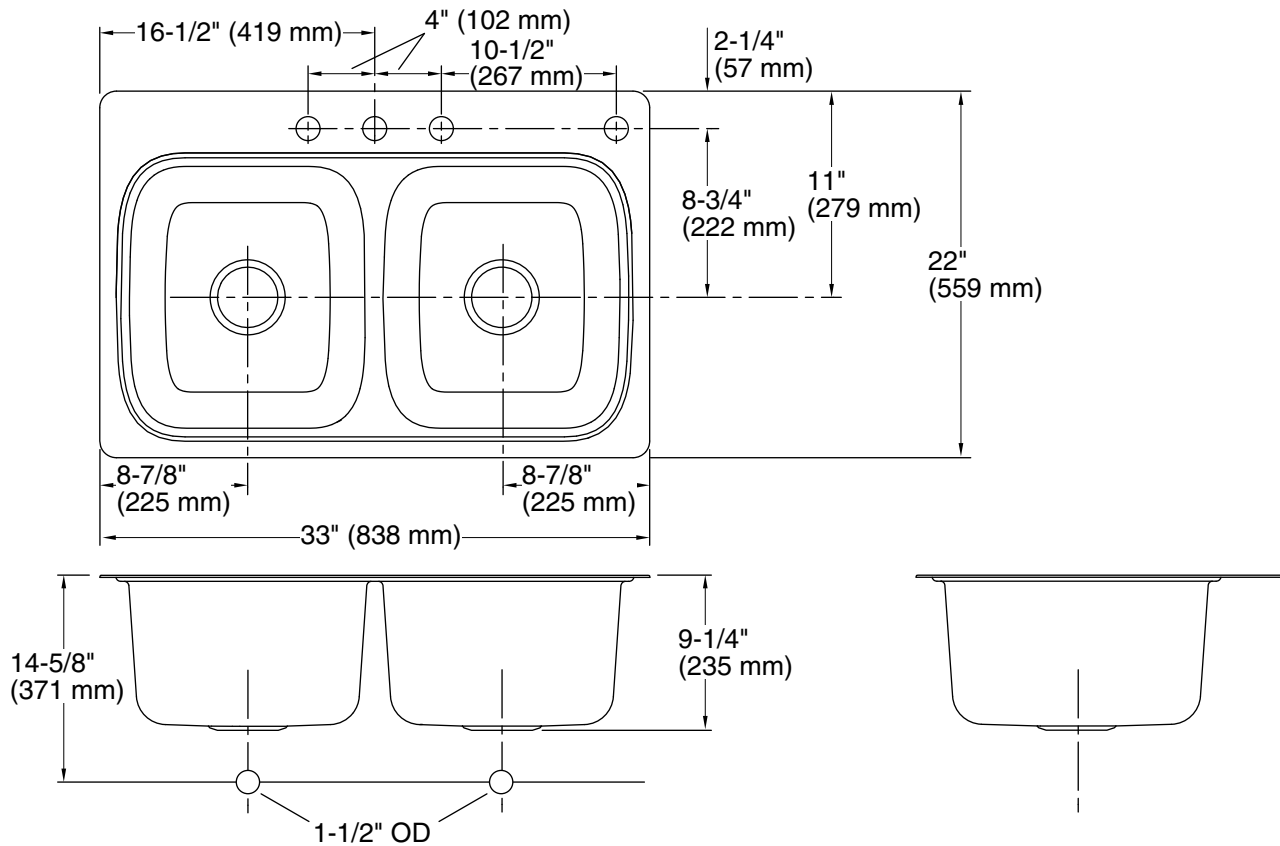

Verse™
Top-mount Kitchen Sink
K-5267-4

Features

- 36-inch minimum base cabinet width.
- Double equal bowls.
- 9-inch depth.
- Three faucet holes with one accessory hole to the right.
- SilentShield® sound-absorption technology offers quieter performance.
- Includes installation hardware.

Material

- Premium 18-gauge stainless steel.

Installation

- Top-mount.

Recommended Products/Accessories

- K-8801 Sink Strainer
- K-8799 Sink Strainer

Optional Products/Accessories

- K-11352 Disposal Flange with Stopper

Technical Information

All product dimensions are nominal.

Bowl configuration: Double equal

Installation: Top-mount

Min. base cabinet width: 36" (914 mm)

Bowl area (Left): Length: 14-3/16" (360 mm)
 Width: 15-11/16" (398 mm)
 Bowl depth: 9" (229 mm)

Bowl area (Right): Length: 14-3/16" (360 mm)
 Width: 15-11/16" (398 mm)
 Bowl depth: 9" (229 mm)

Number of deck holes: 4

Faucet hole spacing: 4" (102 mm)

Faucet hole(s): 1-7/16" (37 mm)

Drain hole: 3-5/8" (92 mm)