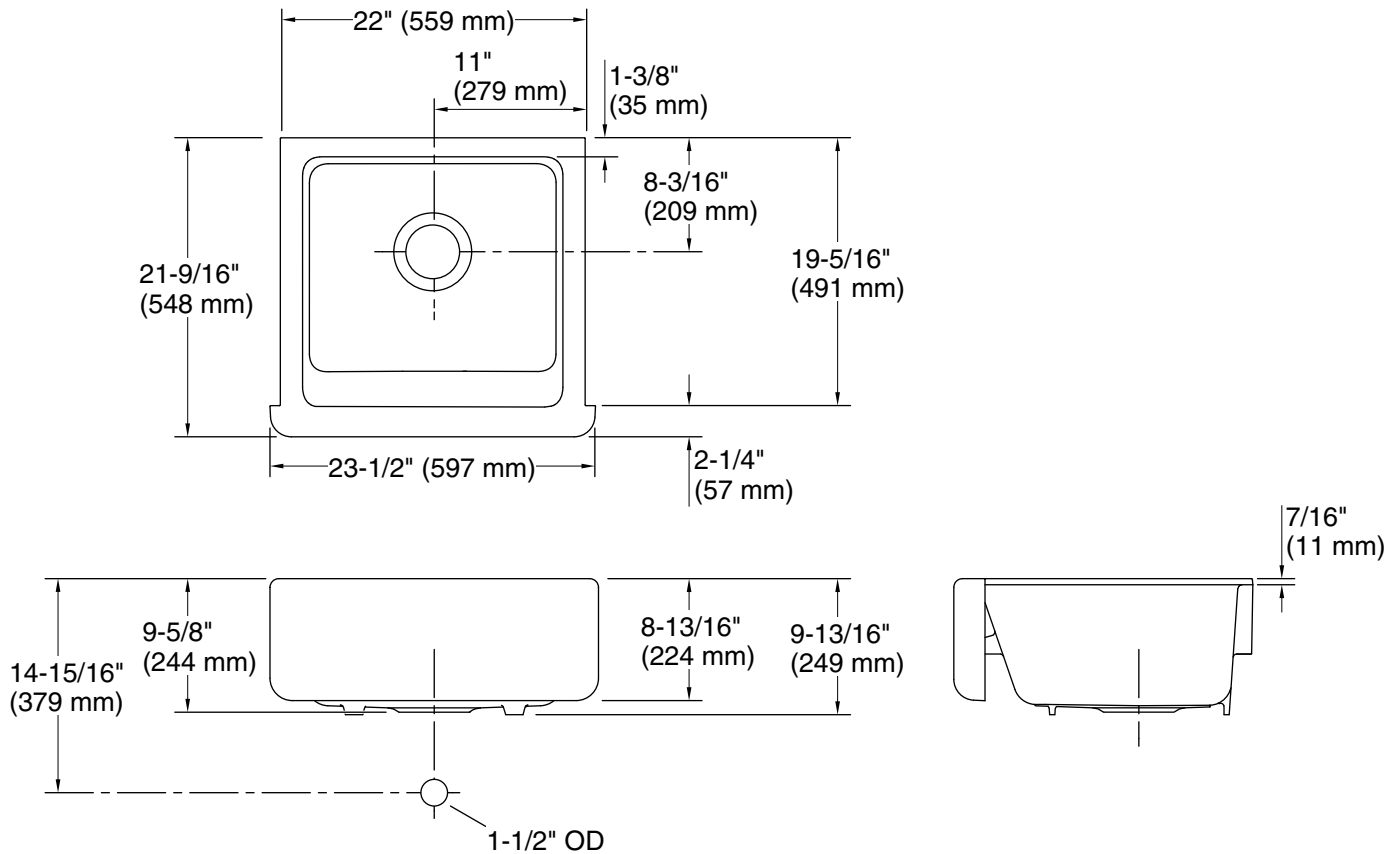

**Whitehaven®**  
 24" Single Bowl Sink with Tall Apron  
**K-5665**

**Features**

- Fits minimum 24-inch apron sink base cabinet.
- Single bowl.
- 9-inch depth.
- Self-Trimming apron overlaps the cabinet face for easy installation and beautiful results.
- No faucet holes.
- Center drain.
- Includes cutout templates.

### Technical Information

All product dimensions are nominal.

Bowl configuration:	Single
Installation:	Under-mount
Min. base cabinet width:	24" (610 mm)
Bowl area (Only):	Length: 18-13/16" (477 mm) Width: 18-1/16" (459 mm) Bowl depth: 9" (229 mm) Water depth: 9" (229 mm)
Drain hole:	3-5/8" (92 mm)
Template:	1247417, required, included 1239229-7, required, included