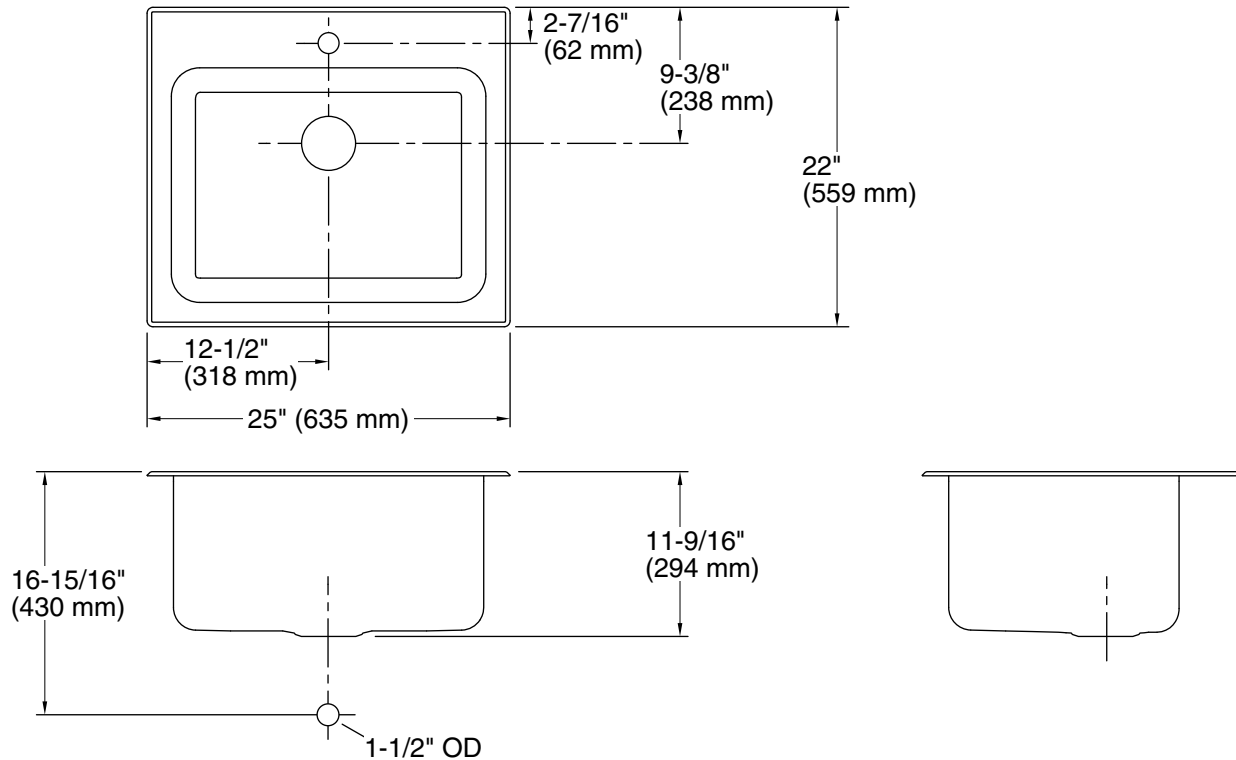

**Ballad™**  
Top-mount Utility Sink  
**K-5798-1**

**Features**

- 27-inch minimum base cabinet width.
- Single bowl.
- 11-5/8-inch depth provides generous workspace.
- Single faucet hole.
- SilentShield® sound-absorption technology offers quieter performance.
- Includes installation hardware.

## Technical Information

All product dimensions are nominal.

Installation: Top-mount  
 Min. base cabinet width: 27" (686 mm)

Bowl area (Only): Length: 21-1/4" (540 mm)  
 Width: 15-3/4" (400 mm)  
 Bowl depth: 11-5/16" (287 mm)  
 Water depth: 11-5/16" (287 mm)

Number of deck holes: 1

Faucet hole(s): 1-7/16" (37 mm)

Drain hole: 3-3/4" (94 mm)