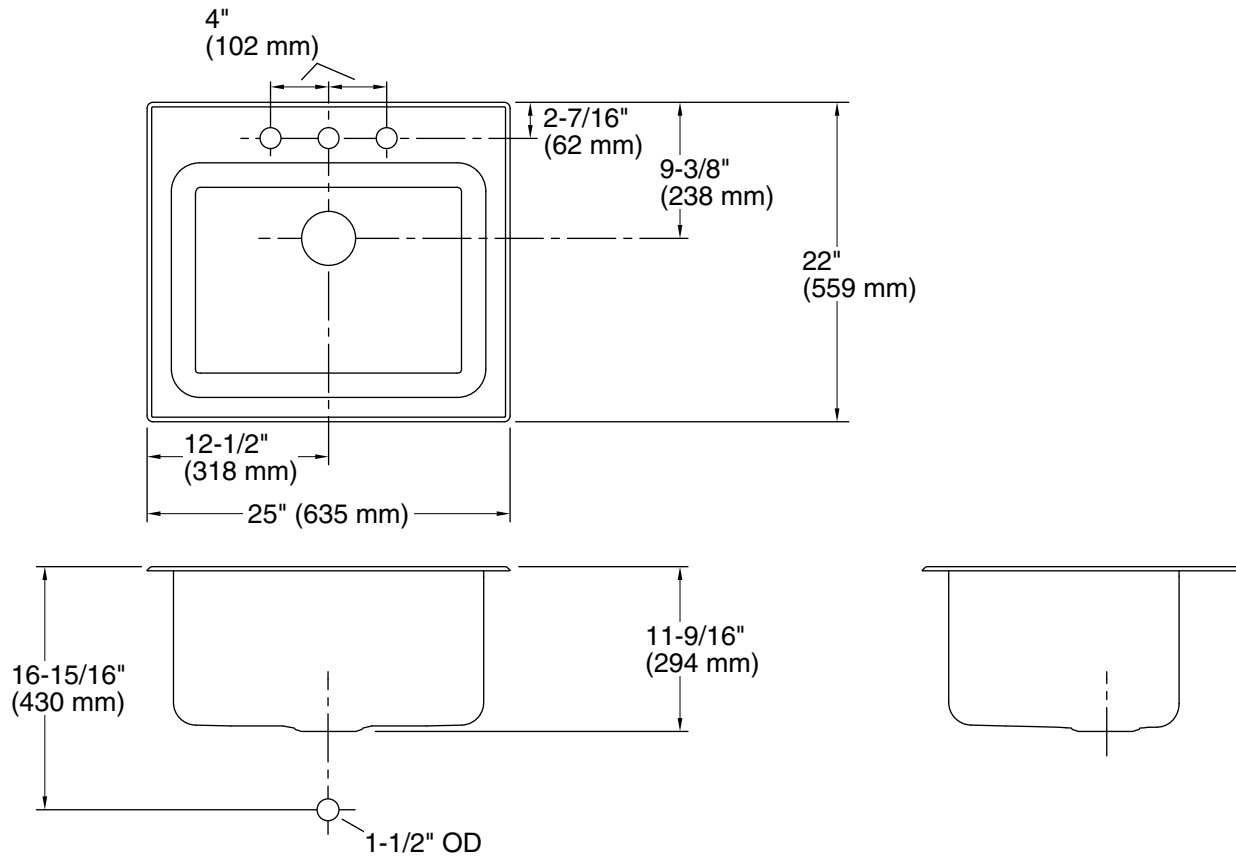

Ballad™
Top-mount Utility Sink
K-5798-3

Features

- 27-inch minimum base cabinet width.
- Single bowl.
- 11-5/8-inch depth provides generous workspace.
- Three faucet holes.
- SilentShield® sound-absorption technology offers quieter performance.
- Includes installation hardware.

Technical Information

All product dimensions are nominal.

Installation: Top-mount
 Min. base cabinet width: 27" (686 mm)

Bowl area: Length: 21-1/4" (540 mm)
 Width: 15-3/4" (400 mm)
 Bowl depth: 11-5/16" (287 mm)
 Water depth: 11-5/16" (287 mm)

Number of deck holes: 3
 Faucet hole(s): 1-7/16" (37 mm)
 Drain hole: 3-3/4" (94 mm)

Notes

Install this product according to the installation instructions.