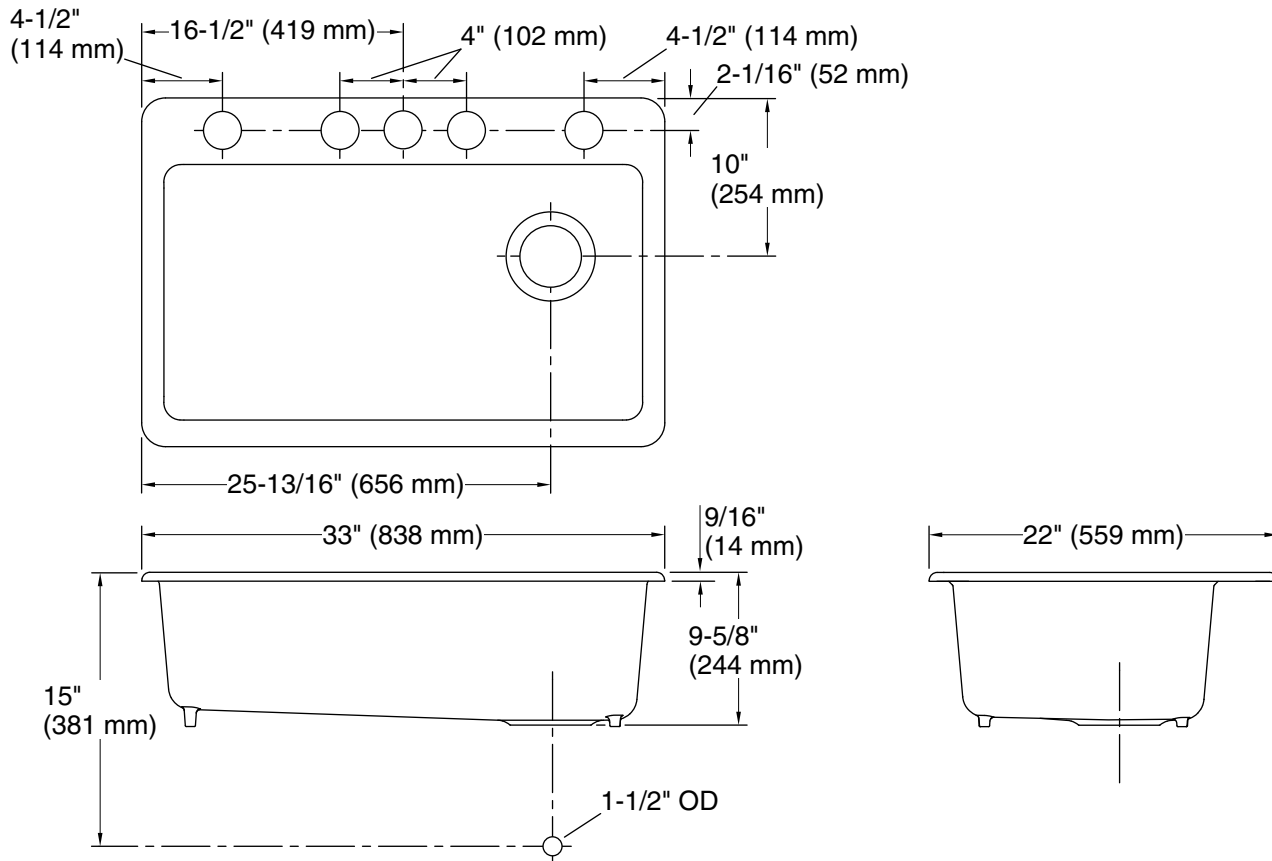

Features

- 36-inch minimum base cabinet width.
- Single bowl.
- 9-inch depth.
- Five oversized faucet holes.
- Oversized holes allow for easy installation of faucets and accessories.
- Bowl slopes 2 degrees toward drain to minimize water pooling.
- Offset drain increases workspace in the sink and storage space underneath.
- Includes K-6194 utility rack with soaking cup, K-6239 colander with integral cutting board, and K-6237 left-hand bottom sink rack.

Technical Information

All product dimensions are nominal.

Bowl configuration:	Single
Installation:	Undermount
Min. base cabinet width:	36" (914 mm)
Bowl area (Only):	Length: 30-1/4" (768 mm) Width: 15-13/16" (402 mm) Bowl depth: 9" (229 mm)
Number of deck holes:	5
Faucet hole(s):	2-3/8" (60 mm)
Drain hole:	3-7/8" (98 mm)
Template:	1166727-7, required, included