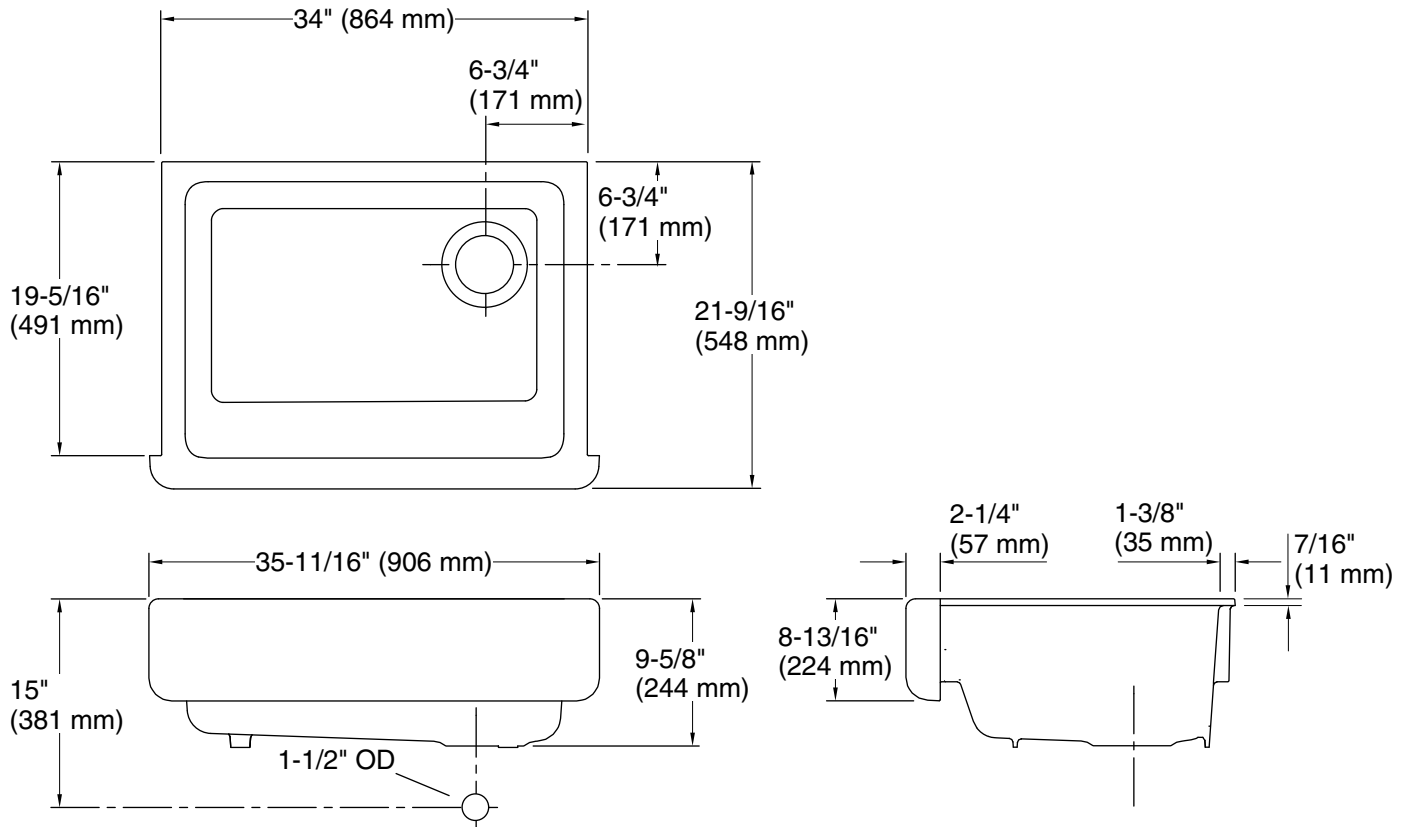

Features

- Fits minimum 36" apron sink base cabinet.
- Single bowl.
- 9" depth.
- Self-Trimming® apron overlaps the cabinet face for easy installation and beautiful results.
- No faucet holes.
- Basin slopes 2 degrees toward drain to minimize water pooling.
- Offset drain increases workspace in the sink and storage space underneath.
- Includes cutout templates.
- Strainer not included.

Technical Information

All product dimensions are nominal.

Bowl configuration:	Single
Installation:	Under-mount
Min. base cabinet width:	36" (914 mm)
Bowl area (Only):	Length: 30-3/4" (781 mm) Width: 18-1/16" (459 mm) Bowl depth: 9" (229 mm)
Drain hole:	3-5/8" (92 mm)
Template:	1156910-7, required, included 1157001, required, included

Notes

Install this product according to the installation instructions.

IMPORTANT! The distance from the top edge of the cabinet to the top of the cabinet door must be at least 9" (229 mm) to install this sink.