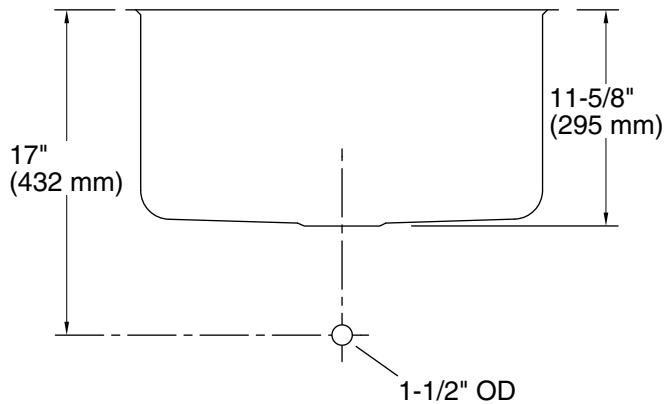

### Technical Information

All product dimensions are nominal.

Installation: Under-mount  
Min. base cabinet width: 27" (686 mm)

Bowl area (Only): Length: 21-1/4" (540 mm)  
Width: 15-3/4" (400 mm)  
Bowl depth: 11-5/16" (287 mm)  
Water depth: 11-5/16" (287 mm)