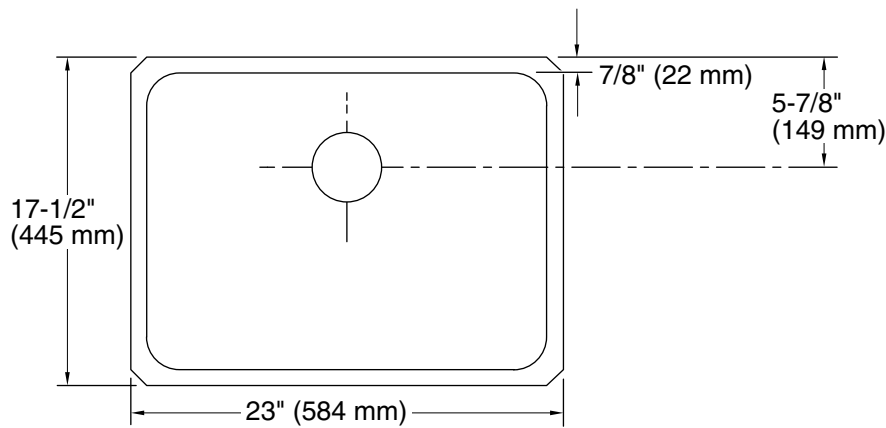

* Allow clearance around sink rim for clip attachment.