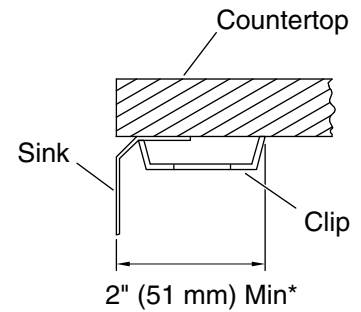

* Allow clearance around sink rim for clip attachment.