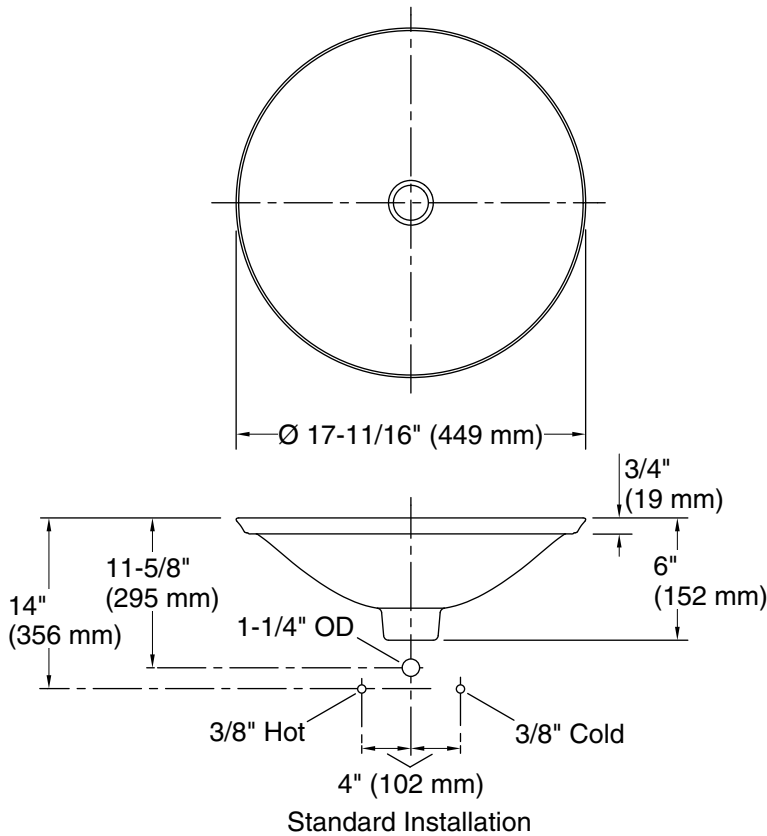

**Technical Information**

All product dimensions are nominal.

Bowl configuration: Single

Installation: Drop-in, Vessel

Bowl area (Only): Diameter: 17-11/16" (449 mm)  
Bowl depth: 4" (102 mm)  
Water depth: 4" (102 mm)