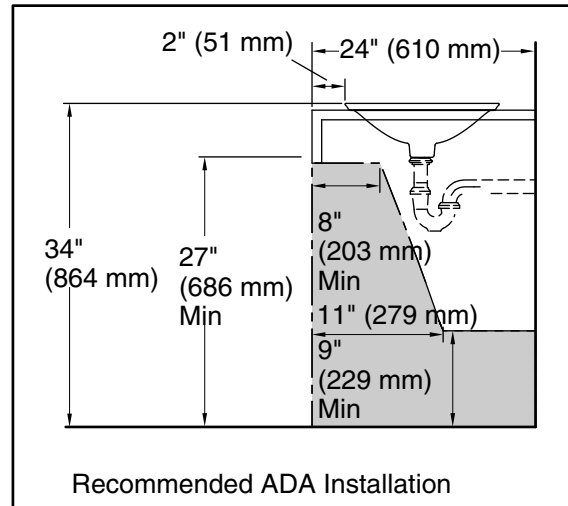

**Technical Information**

All product dimensions are nominal.

Bowl configuration: Single

Installation: Drop-in, Vessel

Bowl area (Only): Diameter: 17-11/16" (449 mm)  
Bowl depth: 4" (102 mm)  
Water depth: 4" (102 mm)