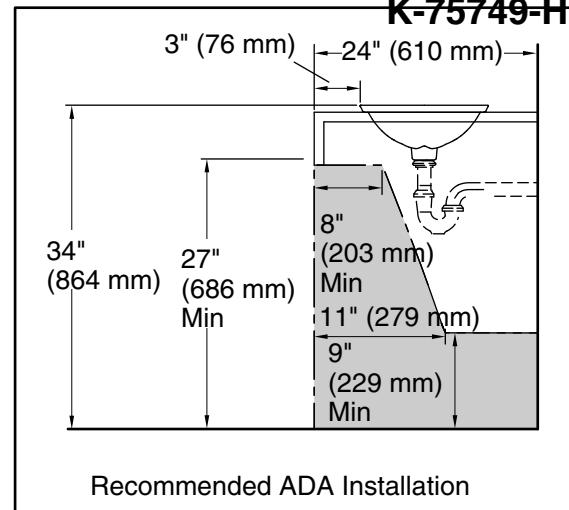

Bathroom Sink

K-75749-HD1

Standard Installation

Technical Information

All product dimensions are nominal.

Bowl configuration: Single

Installation: Drop-in, Vessel

Bowl area (Only):
 Length: 21-1/8" (536 mm)
 Width: 14-9/16" (370 mm)
 Bowl depth: 4-1/8" (105 mm)
 Water depth: 4-1/8" (105 mm)