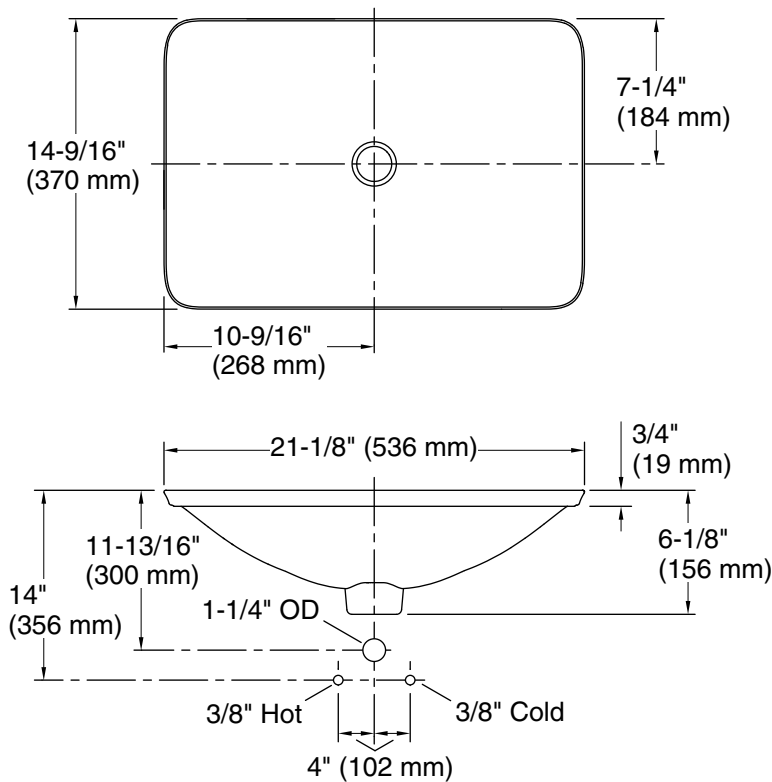

Sartorial™ Herringbone Carillon® Rectangle Wading Pool®

Bathroom Sink
K-75749-HD1

Features

- Decorated with a textural Herringbone design on White background.
- Rectangular basin with subtle lift at edges.
- Wading pool design accommodates a wide variety of faucets.
- No faucet holes; requires wall- or counter-mount faucet.

Bathroom Sink

K-75749-HD1

Standard Installation

Technical Information

All product dimensions are nominal.

Bowl configuration: Single

Installation: Drop-in, Vessel

Bowl area (Only):
 Length: 21-1/8" (536 mm)
 Width: 14-9/16" (370 mm)
 Bowl depth: 4-1/8" (105 mm)
 Water depth: 4-1/8" (105 mm)