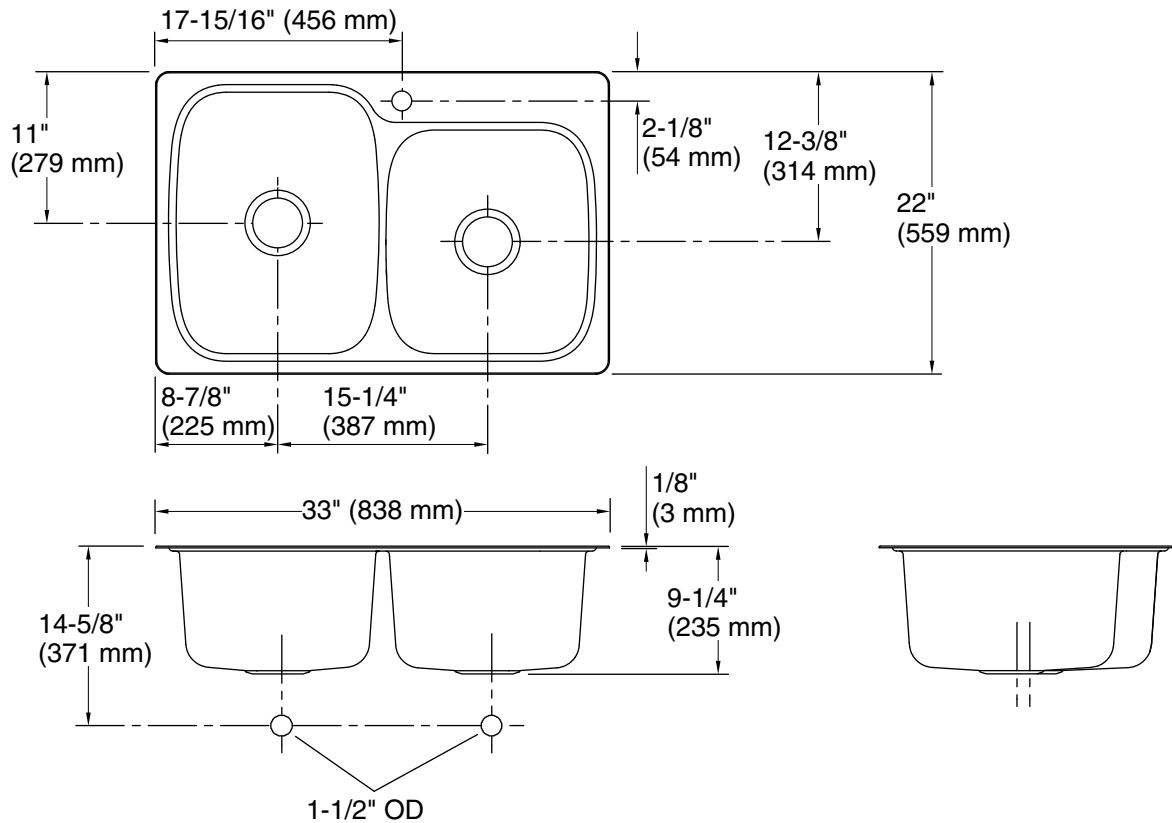

### Features

- 36-inch minimum base cabinet width.
- Large/medium bowls.
- 9-inch depth provides generous workspace.
- Single faucet hole.
- SilentShield® sound-absorption technology offers quieter performance.
- Includes installation hardware.

## Technical Information

All product dimensions are nominal.

Installation:	Top-mount, Under-mount
Min. base cabinet width:	36" (914 mm)
Bowl area (Right):	Length: 14-3/16" (360 mm) Width: 15-11/16" (398 mm) Bowl depth: 9" (229 mm) Water depth: 9" (229 mm)
Bowl area (Left):	Length: 14-3/16" (360 mm) Width: 18-7/16" (468 mm) Bowl depth: 9" (229 mm) Water depth: 9" (229 mm)
Number of deck holes:	1
Faucet hole(s):	1-7/16" (37 mm)
Drain hole:	3-3/4" (94 mm)
Template:	1263722-7, required, included