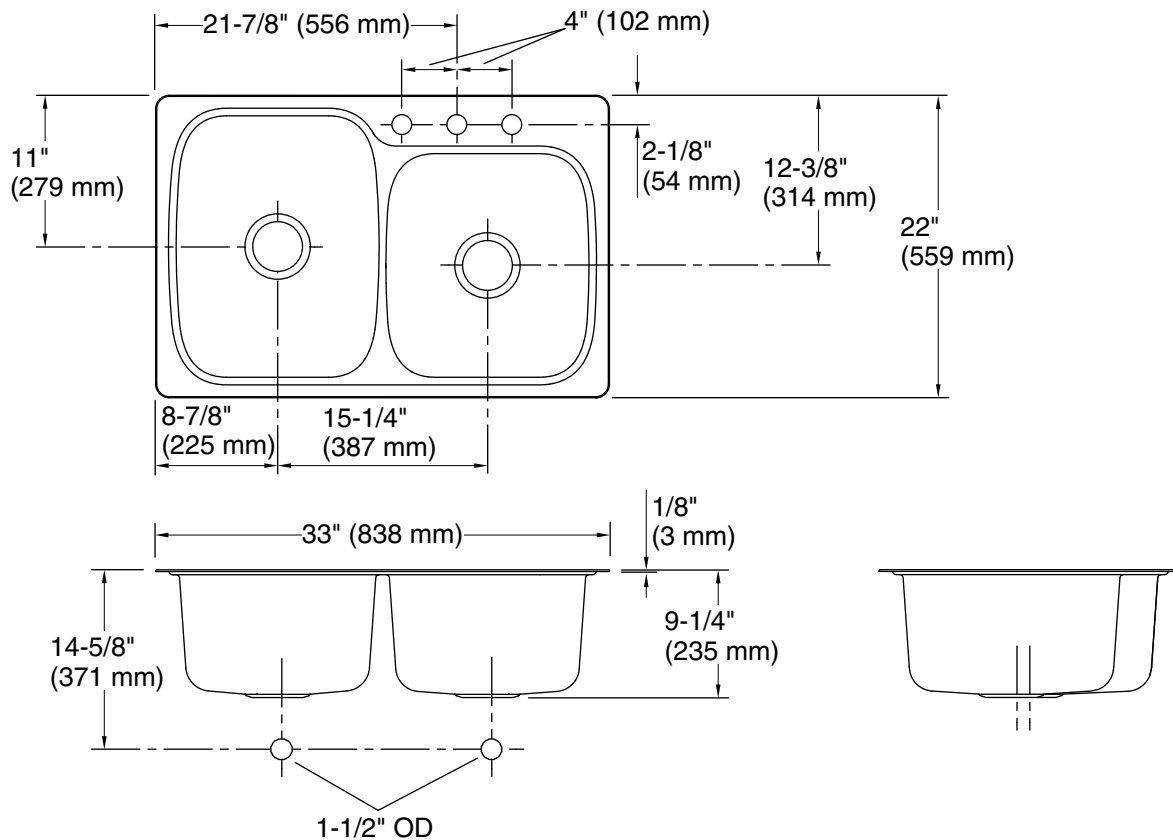

KOHLER®

Verse™ Top-/Under-Mount Kitchen Sink K-75791-3

Features

- 36-inch minimum base cabinet width.
- Large/medium bowls.
- 9-inch depth provides generous workspace.
- Three faucet holes.
- SilentShield® sound-absorption technology offers quieter performance.
- Includes installation hardware.

Technical Information

All product dimensions are nominal.

Installation:	Top-mount, Under-mount
Min. base cabinet width:	36" (914 mm)
Bowl area (Right):	Length: 14-3/16" (360 mm) Width: 15-11/16" (398 mm) Bowl depth: 9" (229 mm) Water depth: 9" (229 mm)
Bowl area (Left):	Length: 14-3/16" (360 mm) Width: 18-7/16" (468 mm) Bowl depth: 9" (229 mm) Water depth: 9" (229 mm)
Number of deck holes:	3
Faucet hole(s):	1-7/16" (37 mm)
Soap/Lotion hole:	1-7/16" (37 mm)
Drain hole:	3-3/4" (94 mm)
Template:	1263722-7, required, included