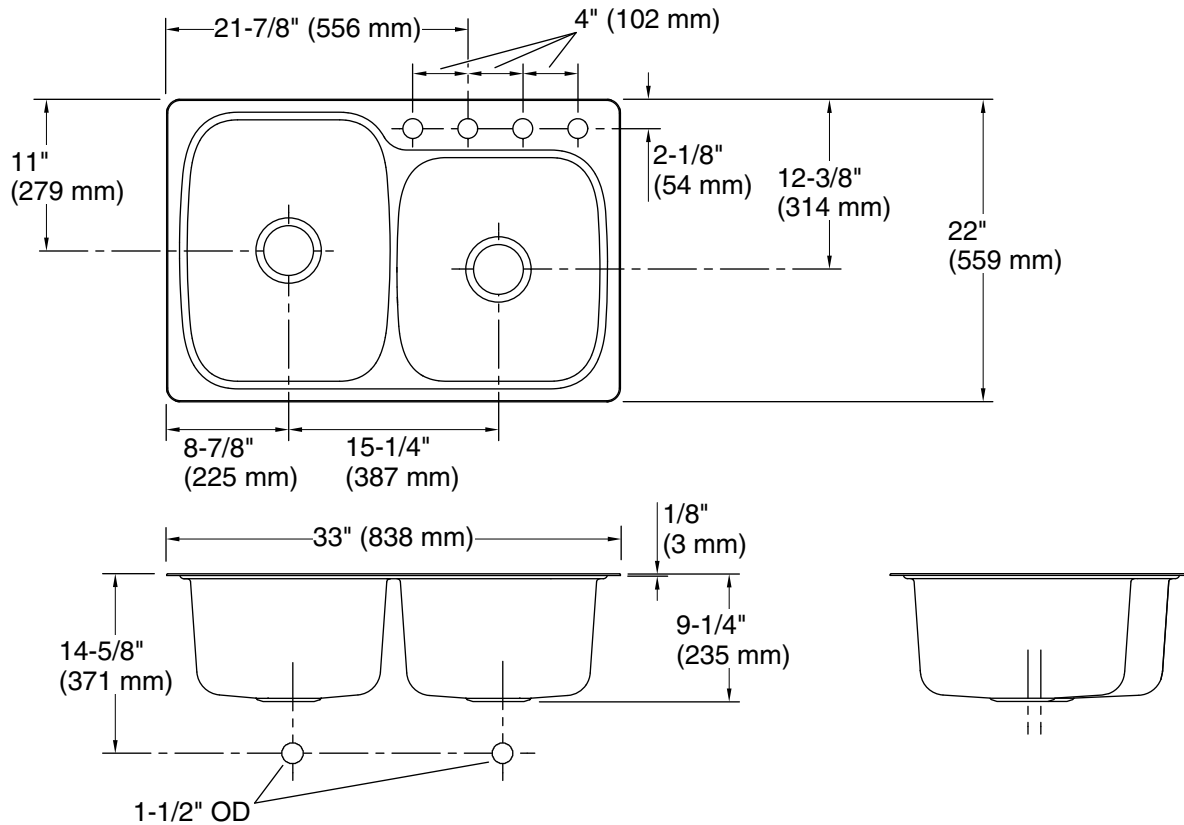

KOHLER®

Verse™ Top-/Under-Mount Kitchen Sink K-75791-4

Features

- 36-inch minimum base cabinet width.
- Large/medium bowls.
- 9-inch depth provides generous workspace.
- Three faucet holes with one accessory hole to the right.
- SilentShield® sound-absorption technology offers quieter performance.
- Includes installation hardware.

Technical Information

All product dimensions are nominal.

| | |
|--------------------------|---|
| Installation: | Top-mount, Under-mount |
| Min. base cabinet width: | 36" (914 mm) |
| Bowl area (Right): | Length: 14-3/16" (360 mm) Width: 15-11/16" (398 mm) Bowl depth: 9" (229 mm) Water depth: 9" (229 mm) |
| Bowl area (Left): | Length: 14-3/16" (360 mm) Width: 18-7/16" (468 mm) Bowl depth: 9" (229 mm) Water depth: 9" (229 mm) |
| Number of deck holes: | 4 |
| Faucet hole spacing: | 4" (102 mm) |
| Faucet hole(s): | 1-7/16" (37 mm) |
| Soap/Lotion hole: | 1-7/16" (37 mm) |
| Drain hole: | 3-3/4" (94 mm) |
| Template: | 1263722-7, required, included |