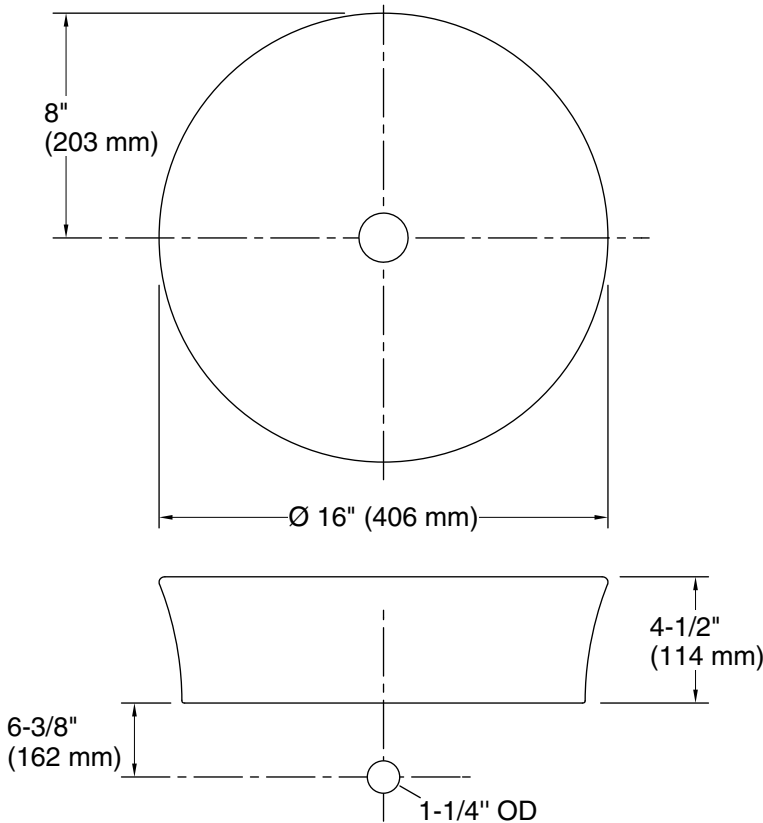

Recommended ADA Installation

Technical Information

All product dimensions are nominal.

- Bowl configuration: Single
- Installation: Vessel
- Bowl area (Center): Length: 15-1/4" (387 mm)
  Width: 15-1/4" (387 mm)
  Bowl depth: 3-3/4" (95 mm)
  Water depth: 3-3/4" (95 mm)
- Template: Above-counter, 1329683-7, required, included

Notes

Install this product according to the installation instructions.

Both the product and the drain to be installed using clear, 100% Silicone sealant.

NOTICE: Countertop manufacturer or cutter must use the cut-out template provided with the product, or a current one provided by Kohler Co. (call 1-800-4-KOHLER). Kohler Co. is not responsible for cutout errors when the incorrect cut-out template is used.

ADA, CSA B651 compliant when installed to the specific requirements of these regulations.