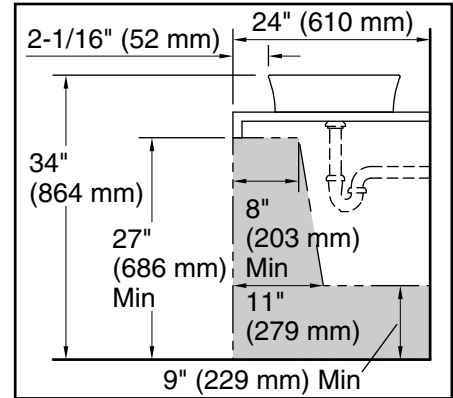

Recommended ADA Installation

Technical Information

All product dimensions are nominal.

- Bowl configuration: Single
- Installation: Vessel
- Bowl area (Center): Length: 15-1/4" (387 mm)
  Width: 15-1/4" (387 mm)
  Bowl depth: 3-3/4" (95 mm)
  Water depth: 3-3/4" (95 mm)
- Template: Above-counter, 1329683-7, required, included

Notes

Install this product according to the installation instructions.

Both the product and the drain to be installed using clear, 100% Silicone sealant.

NOTICE: Countertop manufacturer or cutter must use the cut-out template provided with the product, or a current one provided by Kohler Co. (call 1-800-4-KOHLER). Kohler Co. is not responsible for cutout errors when the incorrect cut-out template is used.

ADA, CSA B651 compliant when installed to the specific requirements of these regulations.