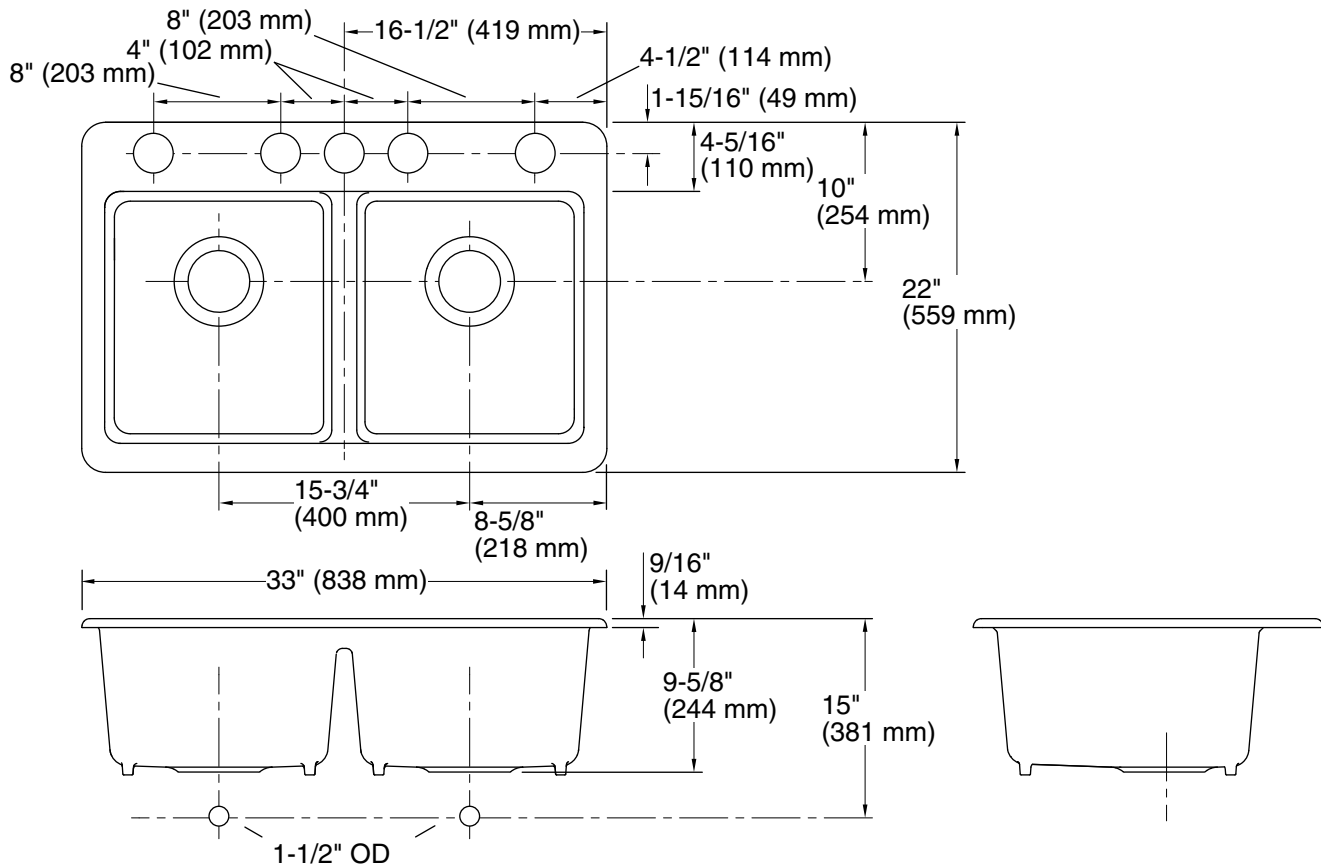

Features

- 36-inch minimum base cabinet width.
- Double equal bowls.
- 9-inch depth.
- Five oversized faucet holes.
- Bowl slopes 2 degrees toward drain to minimize water pooling.
- Offset drains increase workspace in the sink and storage space underneath.
- Includes K-6239 colander with integral cutting board, K-6194 utility rack with soaking cup, and K-9238 bottom sink rack.

Included Components

Product consists of:

- K-6239 Colander with Cutting Board
- K-9238 Sink Rack
- K-6194 Utility Rack With Soaking Cup

Codes/Standards

ASME A112.19.1/CSA B45.2

KOHLER® Enameled Cast Iron Kitchen Sink Lifetime Limited Warranty

Technical Information

All product dimensions are nominal.

Installation:	Undermount
Min. base cabinet width:	36" (914 mm)
Bowl area (Left):	Length: 14-5/16" (363 mm) Width: 17-1/4" (438 mm) Bowl depth: 9" (229 mm) Water depth: 9" (229 mm)
Bowl area (Right):	Length: 14-5/16" (363 mm) Width: 17-1/4" (438 mm) Bowl depth: 9" (229 mm) Water depth: 9" (229 mm)
Number of deck holes:	5
Drain hole:	3-7/8" (98 mm)
Template:	1166727-7, required, included