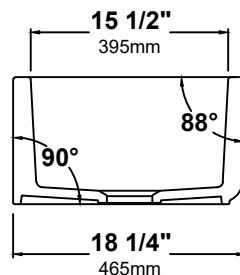

KFR1-33

Fireclay 33 Inch Single Bowl Farmhouse Kitchen Sink

Kräus[®]

SPECIFICATION SHEET

Sink Dimensions

Overall Dimensions: 33" x 18 1/4" x 10"

Bowl Dimensions: 30 1/4" x 15 1/2"

Sink Depth: 8 7/8"

see website for details www.kraususa.com

Kraus USA Customer Service

1.800.775.0703 | customerservice@kraususa.com

REV. August 25, 2020

KBG-FC2914

Stainless Steel Kitchen Sink Bottom Grid

Grid Dimensions

Overall Dimensions: 28 3/4" x 14 1/8" x 1/2"