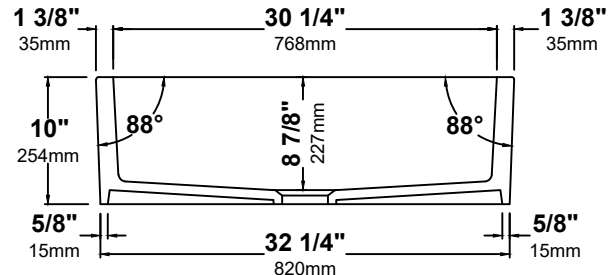

KFR1-33

Fireclay 33 Inch Single Bowl Farmhouse Kitchen Sink

Kräus[®]

SPECIFICATION SHEET

Sink Dimensions

Overall Dimensions: 33" x 18 1/4" x 10"

Bowl Dimensions: 30 1/4" x 15 1/2"

Sink Depth: 8 7/8"

see website for details www.kraususa.com

Kraus USA Customer Service

1.800.775.0703 | customerservice@kraususa.com

REV. August 25, 2020

KBG-FC2914

Stainless Steel Kitchen Sink Bottom Grid

Grid Dimensions

Overall Dimensions: 28 3/4" x 14 1/8" x 1/2"