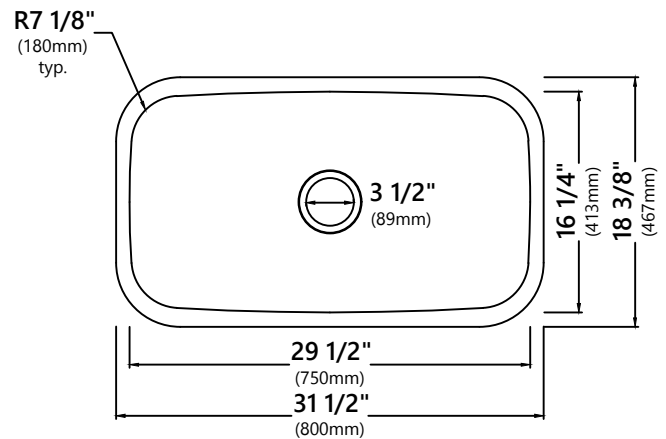

KBU14E

Outlast 31 1/2 Inch Undermount Single Bowl Stainless Steel Kitchen Sink

Kräus®

SPECIFICATION SHEET

Sink Dimensions

Overall Dimensions: 31 1/2" x 18 3/8"

Bowl Dimensions: 29 1/2" x 16 1/4"

Sink Depth: 9 7/8"

Features

- 16 Gauge Stainless Steel Construction
- Single Bowl Undermount Pressed Sink
- Required Minimum Cabinet Size: 36" Left to Right, 24" Front to Back
- Center-Set Drain
- 3 1/2" Drain Opening
- NoiseDefend Undercoating and Sound Dampening Pads

Accessories Included

- Basket Strainer BST-1
- Bottom Grid KBG-14
- Cut-Out Template
- Mounting Hardware
- Towel

CODES/STANDARDS:

Product Certification

cUPC (ASME A112.19.3/CSA B45.4)

Warranty

Kraus Limited Lifetime Warranty

see website for details www.kraususa.com

Kraus USA Customer Service

1.800.775.0703 | customerservice@kraususa.com

REV. December 3, 2019