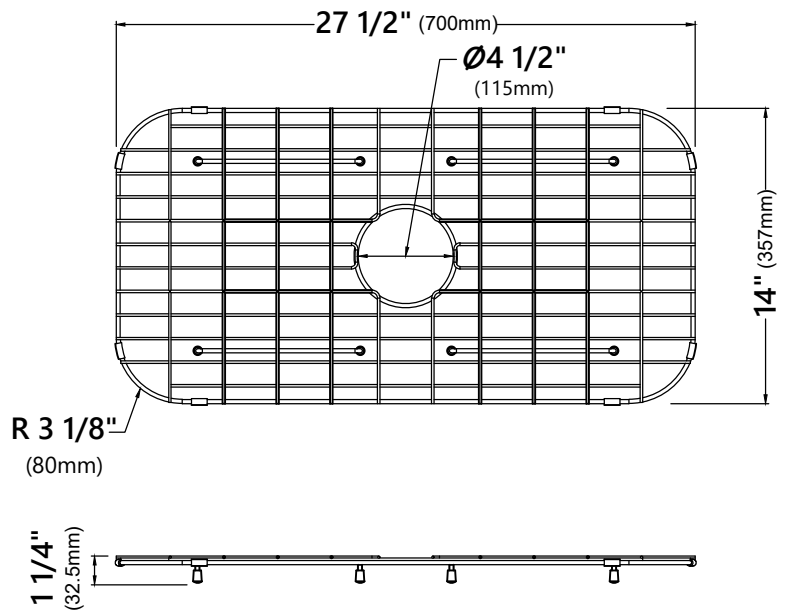

Warranty

Kraus One Year Limited Warranty

see website for details www.kraususa.com