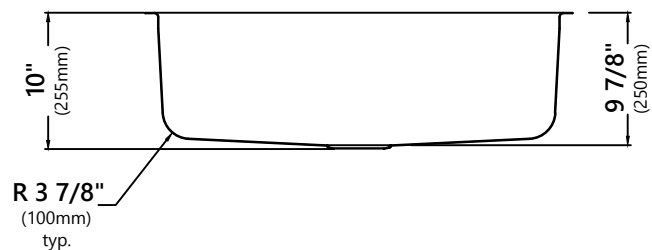

KBU14E

Outlast 31 1/2 Inch Undermount Single Bowl Stainless Steel Kitchen Sink

Kräus®

SPECIFICATION SHEET

Sink Dimensions

Overall Dimensions: 31 1/2" x 18 3/8"

Bowl Dimensions: 29 1/2" x 16 1/4"

Sink Depth: 9 7/8"

Features

- 16 Gauge Stainless Steel Construction
- Single Bowl Undermount Pressed Sink
- Required Minimum Cabinet Size: 36" Left to Right, 24" Front to Back
- Center-Set Drain
- 3 1/2" Drain Opening
- NoiseDefend Undercoating and Sound Dampening Pads

Accessories Included

- Basket Strainer BST-1
- Bottom Grid KBG-14
- Cut-Out Template
- Mounting Hardware
- Towel

CODES/STANDARDS:

Product Certification

cUPC (ASME A112.19.3/CSA B45.4)

Warranty

Kraus Limited Lifetime Warranty

see website for details www.kraususa.com

Kraus USA Customer Service

1.800.775.0703 | customerservice@kraususa.com

REV. December 3, 2019