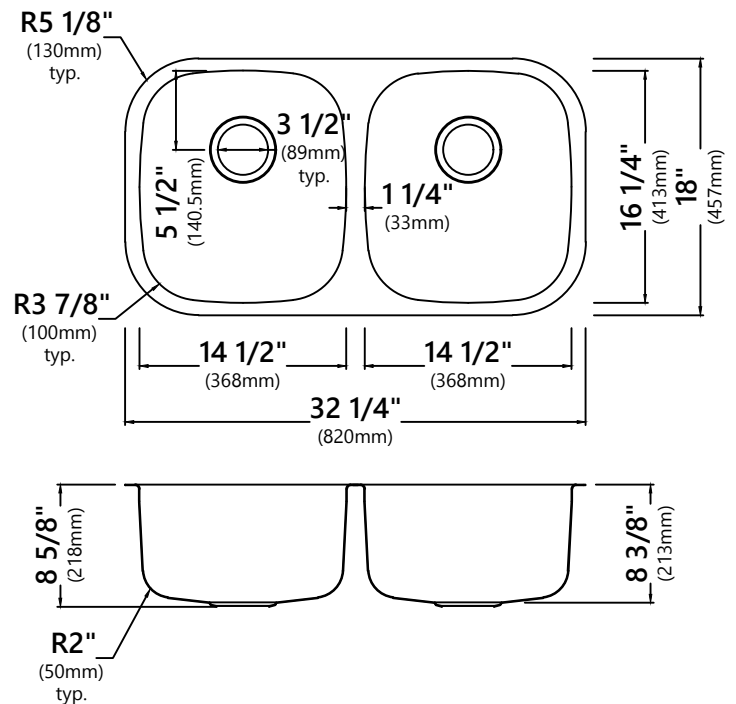

KBU22

32 Inch Undermount Double Bowl Stainless Steel Kitchen Sink

Sink Dimensions

Overall Dimensions: 32 1/4" x 18"
Bowl Dimensions: 14 1/2" x 16 1/4"
Sink Depth: 8 3/8"

Features

- 16 Gauge Stainless Steel Construction
- Double Bowl Undermount Pressed Sink
- Required Minimum Cabinet Size: 36" Left to Right, 24" Front to Back
- Rear Center-Set Drains
- 3 1/2" Drain Opening
- NoiseDefend Undercoating and Sound Dampening Pads

Accessories Included

- Basket Strainer BST-1 & ST-1
- Bottom Grid KBG-22 x 2
- Cut-Out Template
- Mounting Hardware
- Towel

CODES/STANDARDS:

Product Certification
cUPC (ASME A112.19.3/CSA B45.4)

Warranty

Kraus Limited Lifetime Warranty
see website for details www.kraususa.com