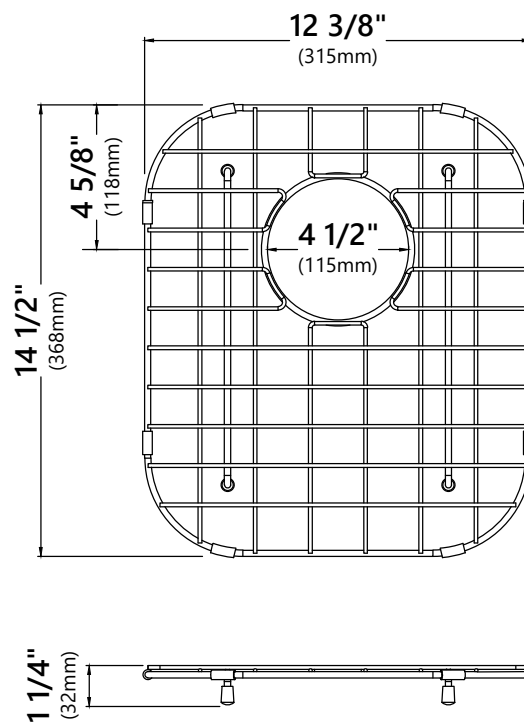

KBG-22

Stainless Steel Kitchen Sink Bottom Grid

Grid Dimensions

Overall Dimensions: 14 1/2" x 12 3/8" x 1 1/4"

Features

- Commercial grade stainless steel construction
- For Use with the KBU-22 and KBU22E kitchen sinks
- Protects bottom of sink from daily wear and tear
- Rubber feet provide additional protection

Warranty

Kraus One Year Limited Warranty

see website for details www.kraususa.com