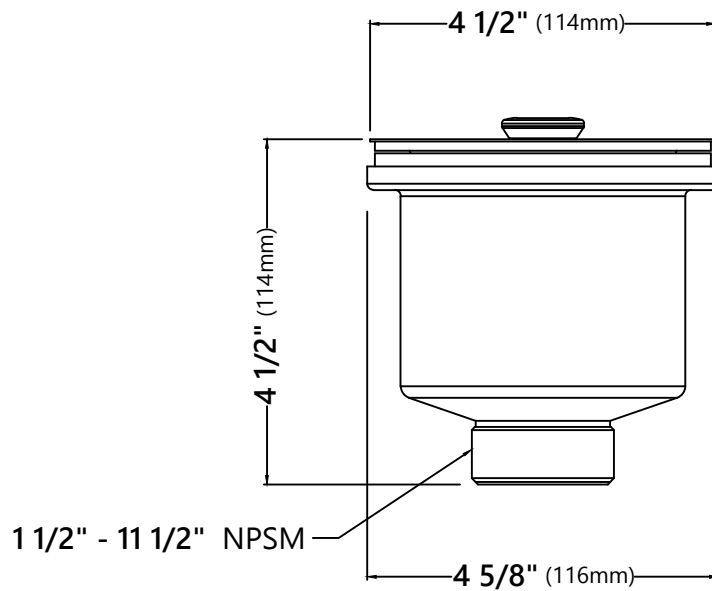

BST-1

Stainless Steel Basket Strainer

Basket Strainer Dimensions

Overall Dimensions: 4 1/2" x 4 1/2"

Features

- Premium Stainless Steel Construction
- Fits Standard 3 1/2" or 4" Drain Openings
- Removable Basket Prevents Debris from Clogging Drain Pipe

Warranty

Kraus Limited Lifetime Warranty

see website for details www.kraususa.com