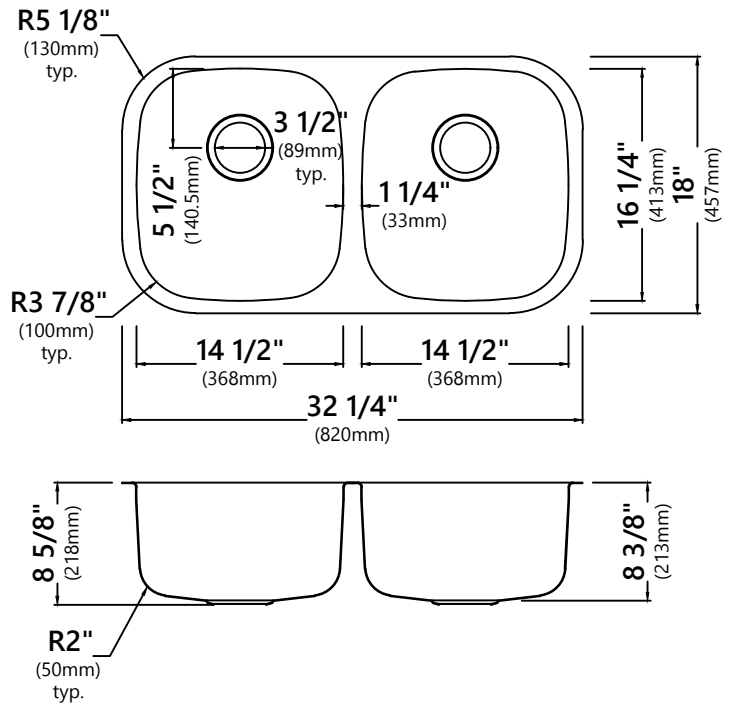

KBU22E

Outlast 32 Inch Undermount Double Bowl Stainless Steel Kitchen Sink

Sink Dimensions

Overall Dimensions: 32 1/4" x 18"
Bowl Dimensions: 14 1/2" x 16 1/4"
Sink Depth: 8 3/8"

Features

- 16 Gauge Stainless Steel Construction
- Double Bowl Undermount Pressed Sink
- Required Minimum Cabinet Size: 36" Left to Right, 24" Front to Back
- Rear Center-Set Drains
- 3 1/2" Drain Opening
- NoiseDefend Undercoating and Sound Dampening Pads

Accessories Included

- Basket Strainer BST-1 & ST-1
- Bottom Grid KBG-22 x 2
- Cut-Out Template
- Mounting Hardware
- Towel

CODES/STANDARDS:

Product Certification
cUPC (ASME A112.19.3/CSA B45.4)

Warranty

Kraus Limited Lifetime Warranty
see website for details www.kraususa.com