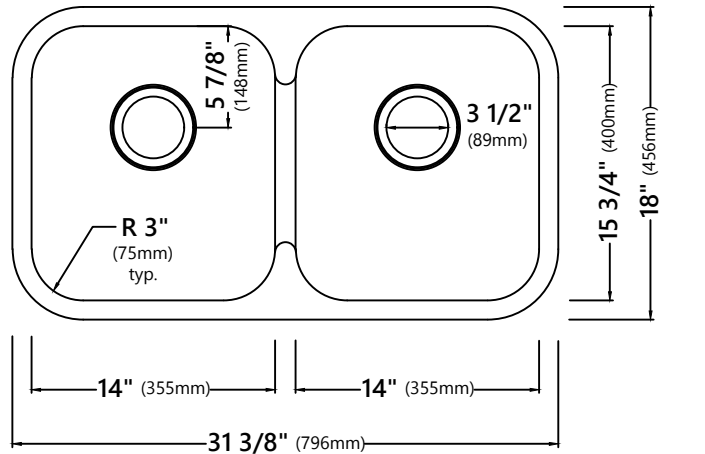

KBU29

32 Inch Undermount Double Bowl Stainless Steel Kitchen Sink

Kräus®

SPECIFICATION SHEET

Sink Dimensions

Overall Dimensions: 31 3/8" x 18"

Bowl Dimensions: 14" x 15 3/4"

Sink Depth: 8"

Features

- 18 Gauge Stainless Steel Construction
- Double Bowl Undermount Pressed Sink
- Required Minimum Cabinet Size: 36" Left to Right, 24" Front to Back
- Rear Center-Set Drains
- 3 1/2" Drain Opening
- NoiseDefend Undercoating and Sound Dampening Pads

Accessories Included

- Basket Strainer BST-1 & ST-1
- Bottom Grid KBG-29 x 2
- Cut-Out Template
- Mounting Hardware
- Towel

CODES/STANDARDS:

Product Certification

cUPC (ASME A112.19.3/CSA B45.4)

Warranty

Kraus Limited Lifetime Warranty

see website for details www.kraususa.com

Kraus USA Customer Service

1.800.775.0703 | customerservice@kraususa.com

REV. December 10, 2019