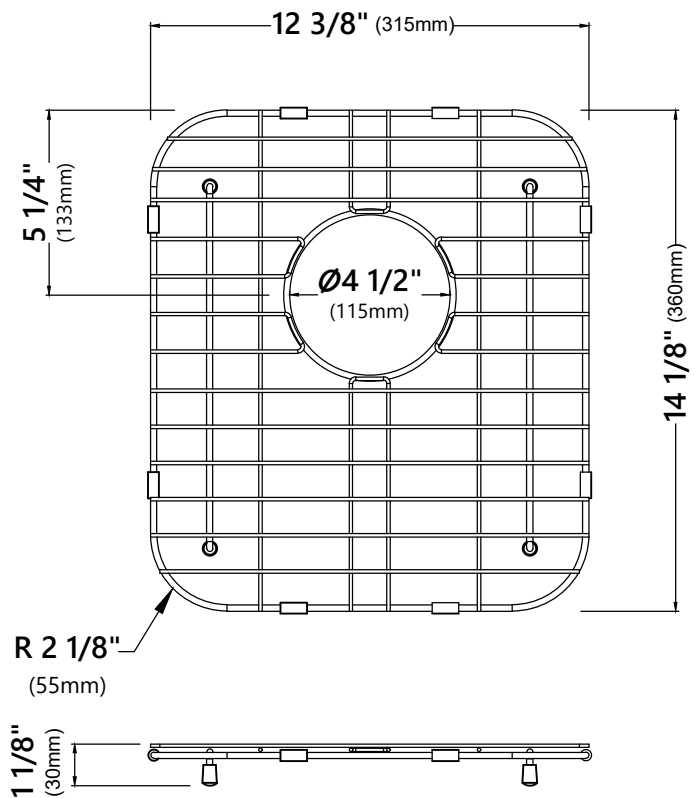

KBG-29

Stainless Steel Kitchen Sink Bottom Grid

Grid Dimensions

Overall Dimensions: 12 3/8" x 14 1/8" x 1 1/8"

Features

- Commercial grade stainless steel construction
- For Use with the KBU29 kitchen sink
- Protects bottom of sink from daily wear and tear
- Rubber feet provide additional protection

Warranty

Kraus One Year Limited Warranty

see website for details www.kraususa.com