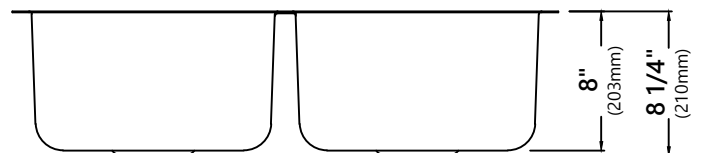

KBU29

32 Inch Undermount Double Bowl Stainless Steel Kitchen Sink

Kräus®

SPECIFICATION SHEET

Sink Dimensions

Overall Dimensions: 31 3/8" x 18"

Bowl Dimensions: 14" x 15 3/4"

Sink Depth: 8"

Features

- 18 Gauge Stainless Steel Construction
- Double Bowl Undermount Pressed Sink
- Required Minimum Cabinet Size: 36" Left to Right, 24" Front to Back
- Rear Center-Set Drains
- 3 1/2" Drain Opening
- NoiseDefend Undercoating and Sound Dampening Pads

Accessories Included

- Basket Strainer BST-1 & ST-1
- Bottom Grid KBG-29 x 2
- Cut-Out Template
- Mounting Hardware
- Towel

CODES/STANDARDS:

Product Certification

cUPC (ASME A112.19.3/CSA B45.4)

Warranty

Kraus Limited Lifetime Warranty

see website for details www.kraususa.com

Kraus USA Customer Service

1.800.775.0703 | customerservice@kraususa.com

REV. December 10, 2019