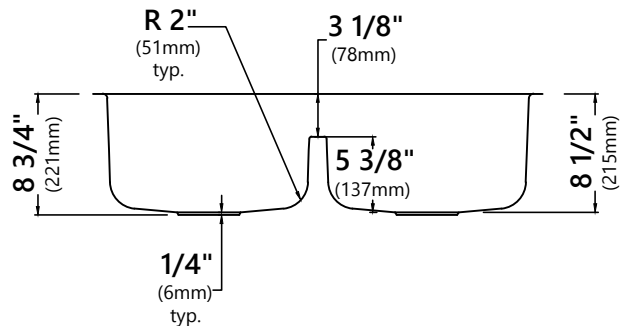

KBU32

32 Inch Undermount Double Bowl Stainless Steel Kitchen Sink

Sink Dimensions

Overall Dimensions: 32 1/4" x 18 7/8"

Bowl Dimensions: 14 1/2" x 16 7/8"

Sink Depth: 8 1/2"

Features

- 16 Gauge Stainless Steel Construction
- Double Bowl Undermount Pressed Sink
- Required Minimum Cabinet Size: Left to Right 36", Front to Back 24"
- Center Set Drains
- 3 1/2" Drain Opening
- Low Center Divider
- NoiseDefend Undercoating and Sound Dampening Pads

Accessories Included

- Strainer ST-1 x2
- Bottom Grid KBG-32 x2
- Cut-Out Template
- Mounting Hardware

CODES/STANDARDS:

Product Certification

cUPC (ASME A112.19.3/CSA B45.4)

Warranty

Kraus Limited Lifetime Warranty

see website for details www.kraususa.com