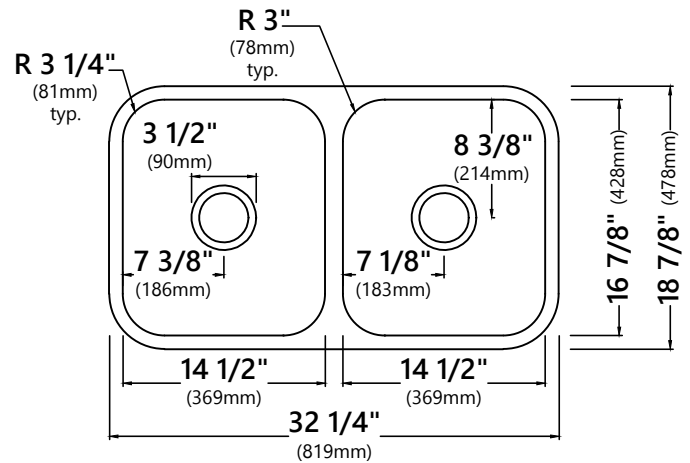

KBU32

32 Inch Undermount Double Bowl Stainless Steel Kitchen Sink

Sink Dimensions

Overall Dimensions: 32 1/4" x 18 7/8"

Bowl Dimensions: 14 1/2" x 16 7/8"

Sink Depth: 8 1/2"

Features

- 16 Gauge Stainless Steel Construction
- Double Bowl Undermount Pressed Sink
- Required Minimum Cabinet Size: Left to Right 36", Front to Back 24"
- Center Set Drains
- 3 1/2" Drain Opening
- Low Center Divider
- NoiseDefend Undercoating and Sound Dampening Pads

Accessories Included

- Strainer ST-1 x2
- Bottom Grid KBG-32 x2
- Cut-Out Template
- Mounting Hardware

CODES/STANDARDS:

Product Certification

cUPC (ASME A112.19.3/CSA B45.4)

Warranty

Kraus Limited Lifetime Warranty

see website for details www.kraususa.com