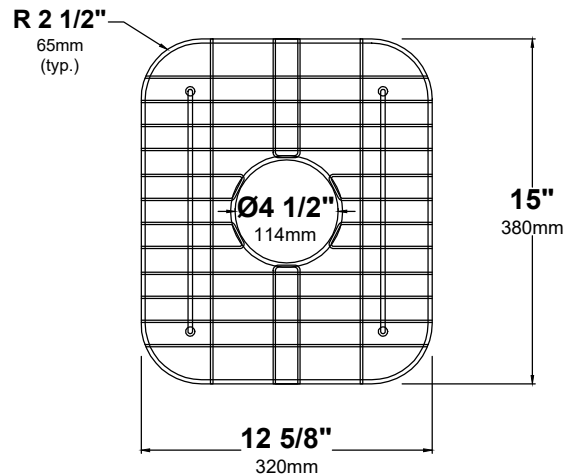

KBG-32

Stainless Steel Kitchen Sink Bottom Grid

Grid Dimensions

Overall Dimensions: 15" x 12 5/8" x 1 1/8"

Features

- Commercial grade stainless steel construction
- Fits in bowl of KBU-32 kitchen sink
- Protects bottom of sink from daily wear and tear
- Rubber feet provide additional protection

Warranty

Kraus One Year Limited Warranty

see website for details www.kraususa.com