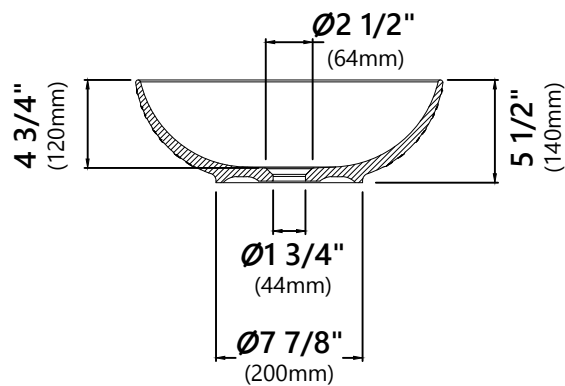

KCV-200

Round Ceramic Bathroom Sink

Sink Dimensions

Dimensions: $\varnothing 16 \frac{1}{2}''$ x $5 \frac{1}{2}''$

Features

- Vitreous China
- Round Vessel Sink
- $1 \frac{3}{4}''$ Drain Hole Size
- Without Overflow

Available Colors

- Glossy White
- Glossy Black
- Glossy Beige
- Glossy Gray

Optional Accessories

- Pop-Up Drain PU-20

CODES/STANDARDS:

Product Certification

CSA B45.11/IAPMO Z401
ADA

Warranty

Kraus Limited Lifetime Warranty

see website for details www.kraususa.com