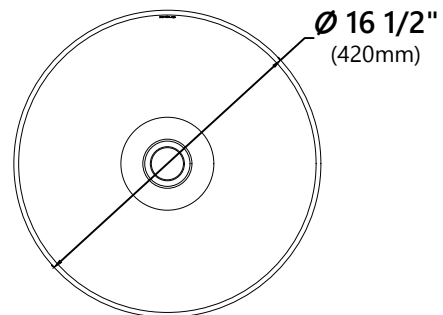

KCV-200

Round Ceramic Bathroom Sink

Sink Dimensions

Dimensions: $\varnothing 16 \frac{1}{2}''$ x $5 \frac{1}{2}''$

Features

- Vitreous China
- Round Vessel Sink
- $1 \frac{3}{4}''$ Drain Hole Size
- Without Overflow

Available Colors

- Glossy White
- Glossy Black
- Glossy Beige
- Glossy Gray

Optional Accessories

- Pop-Up Drain PU-20

CODES/STANDARDS:

Product Certification

CSA B45.11/IAPMO Z401
ADA

Warranty

Kraus Limited Lifetime Warranty

see website for details www.kraususa.com