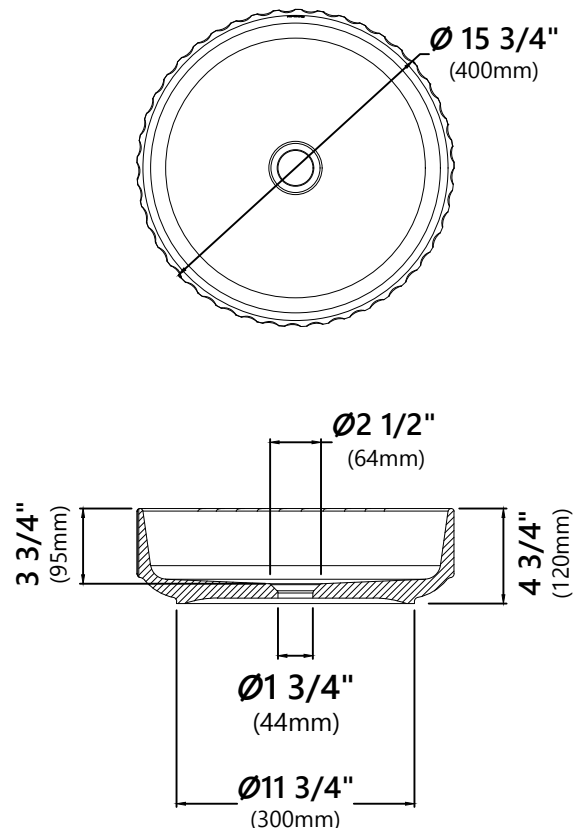

KCV-201

Round Ceramic Bathroom Sink

Sink Dimensions

Dimensions: $\varnothing 15 \frac{3}{4}''$ x $4 \frac{3}{4}''$

Features

- Vitreous China
- Round Vessel Sink
- $1 \frac{3}{4}''$ Drain Hole Size
- Without Overflow

Warranty

Kraus Limited Lifetime Warranty

see website for details www.kraususa.com

PU-20

Pop Up Drain w/o Overflow

Pop Up Dimensions

Dimensions: 8 5/8" x Ø2 3/4"

Features

- Solid Brass Construction
- Ceramic Top
- Connection 1 1/4"
- Designed to Use w/ Above-Counter Vessel Sinks w/o overflow
- Fits Standard 1 3/4" Drain Opening

Available Colors

- Glossy White
- Glossy Black
- Glossy Beige
- Glossy Gray