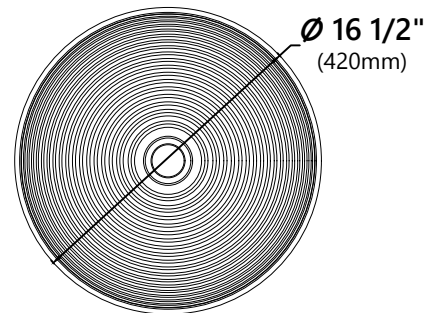

Warranty

Kraus Limited Lifetime Warranty

see website for details www.kraususa.com