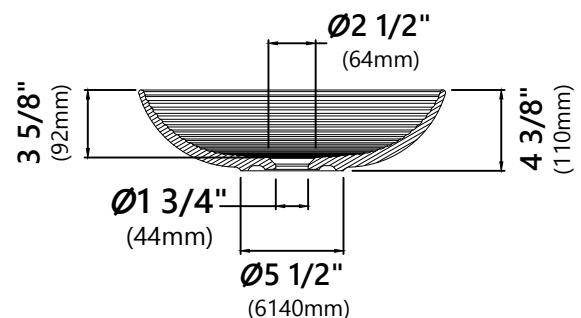

Warranty

Kraus Limited Lifetime Warranty

see website for details www.kraususa.com