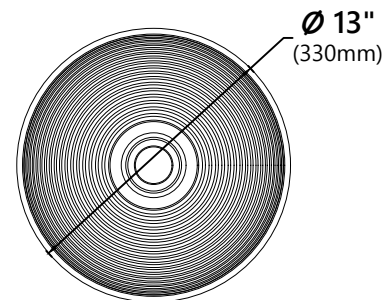

Warranty

Kraus Limited Lifetime Warranty

see website for details www.kraususa.com