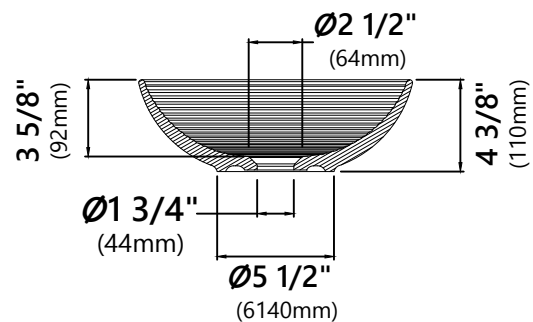

Warranty

Kraus Limited Lifetime Warranty

see website for details www.kraususa.com