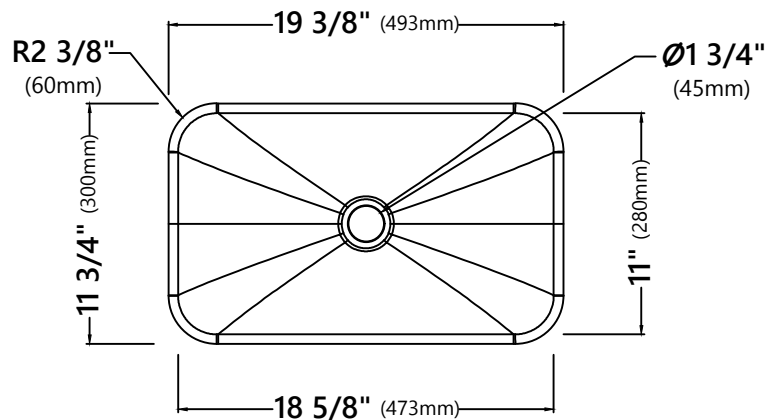

KCV-122

White Rectangular Ceramic Bathroom Sink

Sink Dimensions

Overall Dimensions: 19 3/8" x 11 3/4" x 5 1/8"

Bowl Dimensions: 18 5/8" x 11"

Sink Depth: 3 3/4"

Features

- Vitreous China
- Rectangular Vessel Sink
- 1 3/4" Drain Hole Size
- Without Overflow

Kraus Limited Lifetime Warranty

see website for details www.kraususa.com

PU-10

Pop Up Drain w/o Overflow

Pop Up Dimensions

Dimensions: 8 5/8" x Ø2 5/8"

Features

- Metal Construction
- Connection 1 1/4"
- Designed to Use w/ Above-Counter Vessel Sinks without overflow
- Fits Standard 1 3/4" Drain Opening