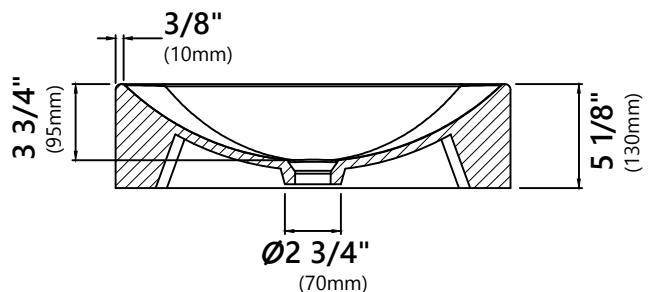

KCV-122

White Rectangular Ceramic Bathroom Sink

Sink Dimensions

Overall Dimensions: 19 3/8" x 11 3/4" x 5 1/8"

Bowl Dimensions: 18 5/8" x 11"

Sink Depth: 3 3/4"

Features

- Vitreous China
- Rectangular Vessel Sink
- 1 3/4" Drain Hole Size
- Without Overflow

Kraus Limited Lifetime Warranty

see website for details www.kraususa.com

PU-10

Pop Up Drain w/o Overflow

Pop Up Dimensions

Dimensions: 8 5/8" x Ø2 5/8"

Features

- Metal Construction
- Connection 1 1/4"
- Designed to Use w/ Above-Counter Vessel Sinks without overflow
- Fits Standard 1 3/4" Drain Opening